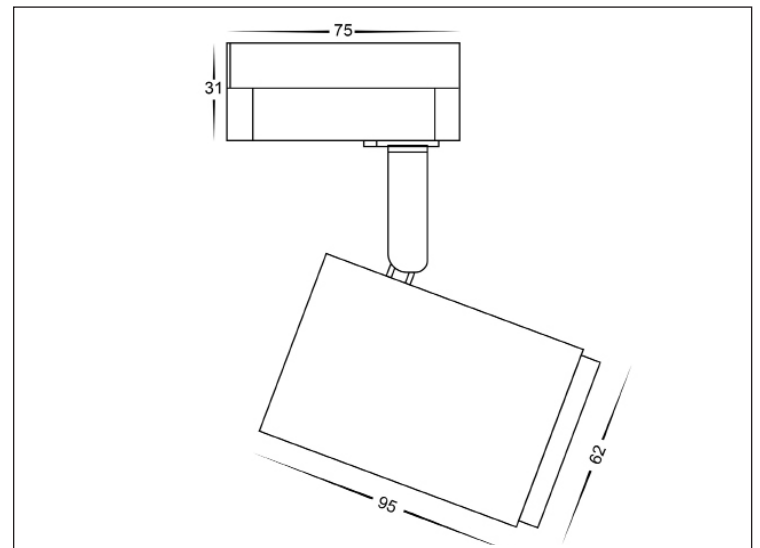

12W SINGLE CIRCUIT TRACK HEADS

SINGLE CIRCUIT TRACK LIGHT

MATERIAL	ALUMINIUM
COLOUR / FINISH	MATT BLACK MATT WHITE
COLOUR TEMP	3000K 4000K 5000K
LUMEN OUTPUT	900LM 960LM 1020LM
INPUT VOLTAGE	240V AC
BUILT IN LED	12W LED
DIMMING	TRIAC DIMMABLE
CRI	RA >80
BEAM ANGLE	60°
IP RATING	IP20
WARRANTY	5 YEARS REPLACEMENT

ALUMINIUM BLACK

HCP-1021231	3000K	900LM
HCP-1021241	4000K	960LM
HCP-1021251	5000K	1020LM

ALUMINIUM WHITE

HCP-1031231	3000K	900LM
HCP-1031241	4000K	960LM
HCP-1031251	5000K	1020LM

PHOTOMETRICS