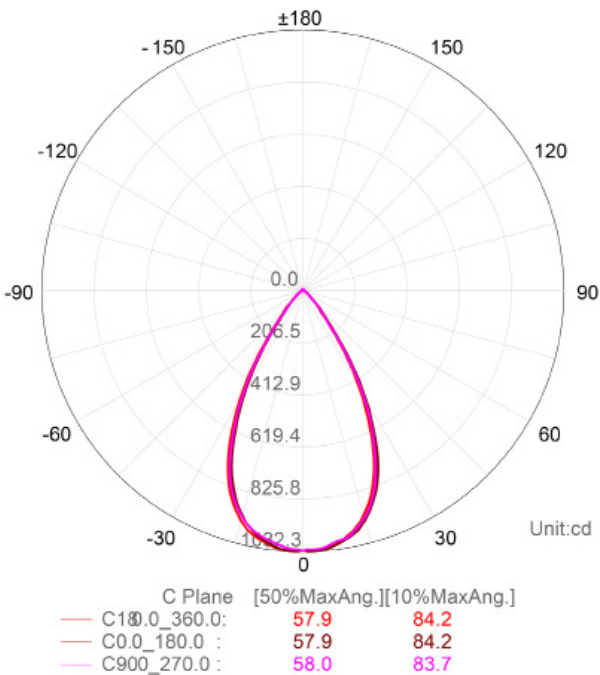

12W SINGLE CIRCUIT TRACK HEADS

SINGLE CIRCUIT TRACK LIGHT

MATERIAL	ALUMINIUM
COLOUR / FINISH	MATT BLACK MATT WHITE
COLOUR TEMP	3000K 4000K 5000K
LUMEN OUTPUT	900LM 960LM 1020LM
INPUT VOLTAGE	240V AC
BUILT IN LED	12W LED
DIMMING	TRIAC DIMMABLE
CRI	RA >80
BEAM ANGLE	60°
IP RATING	IP20
WARRANTY	5 YEARS REPLACEMENT

ALUMINIUM BLACK

HCP-1021231	3000K	900LM
HCP-1021241	4000K	960LM
HCP-1021251	5000K	1020LM

ALUMINIUM WHITE

HCP-1031231	3000K	900LM
HCP-1031241	4000K	960LM
HCP-1031251	5000K	1020LM

PHOTOMETRICS