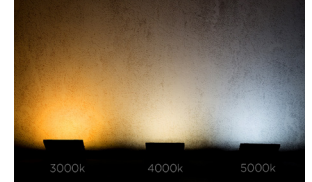

12W SINGLE CIRCUIT TRACK HEADS

SINGLE CIRCUIT TRACK LIGHT

MATERIAL	ALUMINIUM
COLOUR / FINISH	MATT BLACK MATT WHITE
COLOUR TEMP	3000K 4000K 5000K
LUMEN OUTPUT	900LM 960LM 1020LM
INPUT VOLTAGE	240V AC
BUILT IN LED	12W LED
DIMMING	TRIAC DIMMABLE
CRI	RA >80
BEAM ANGLE	60°
IP RATING	IP20
WARRANTY	5 YEARS REPLACEMENT

ALUMINIUM BLACK

HCP-1021231	3000K	900LM
HCP-1021241	4000K	960LM
HCP-1021251	5000K	1020LM

ALUMINIUM WHITE

HCP-1031231	3000K	900LM
HCP-1031241	4000K	960LM
HCP-1031251	5000K	1020LM

PHOTOMETRICS