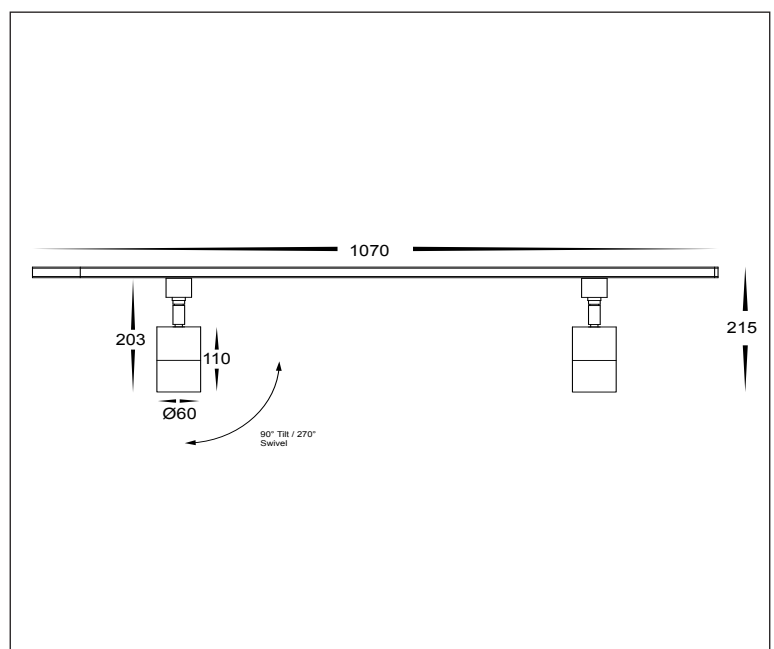

2 LIGHT 9IN1 SINGLE CIRCUIT TRACK LIGHT KIT

1M TRACK LIGHT KIT	
MATERIAL	ALUMINIUM
COLOUR / FINISH	MATT BLACK MATT WHITE
COLOUR TEMP	3000K 4000K 5500K (TRI-COLOUR)
LUMEN OUTPUT	240LM-560LM 255LM-595LM 270LM-630LM
INPUT VOLTAGE	240V AC
BUILT IN LED	2 X 9 IN 1 LED 3/5/7W GU10 GLOBE
DIMMING	TRIAC DIMMABLE
CRI	RA >80
BEAM ANGLE	60°
IP RATING	IP20
WARRANTY	5 YEARS REPLACEMENT

ALUMINIUM BLACK			
HCP-1021002	9 IN 1 LED 3/5/7W	3000K 4000K 5500K	240-560LM 255-595LM 270-630LM (PER LIGHT)
ALUMINIUM WHITE			
HCP-1031002	9 IN 1 LED 3/5/7W	3000K 4000K 5500K	240-560LM 255-595LM 270-630LM (PER LIGHT)

The 9-in-1 LED Globe can be set to 3w, 5w or 7w, with the option for 3000K, 4000K, 5500K. Photometric data displayed on this page is 3000k at 7w.

PHOTOMETRICS