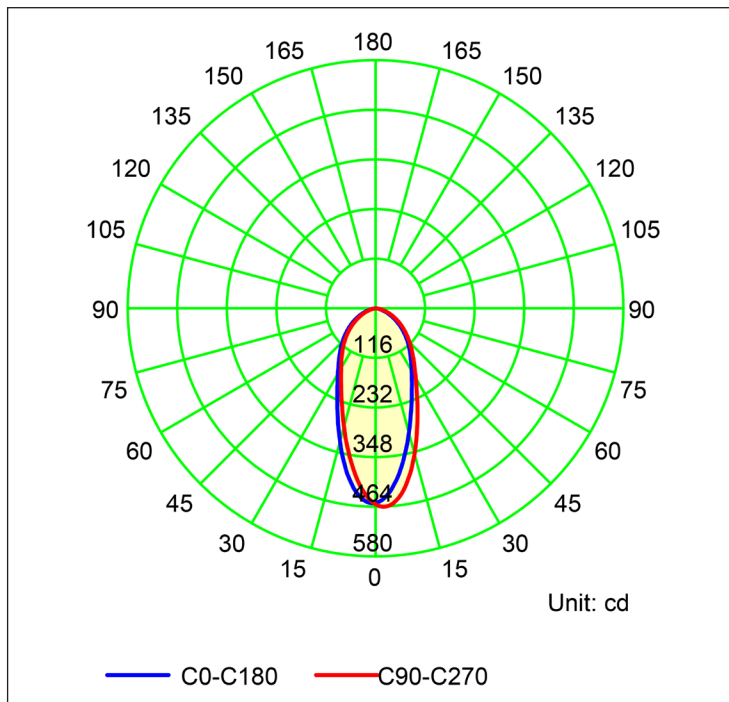

2 LIGHT 9IN1 SINGLE CIRCUIT TRACK LIGHT KIT

1M TRACK LIGHT KIT	
MATERIAL	ALUMINIUM
COLOUR / FINISH	MATT BLACK MATT WHITE
COLOUR TEMP	3000K 4000K 5500K (TRI-COLOUR)
LUMEN OUTPUT	240LM-560LM 255LM-595LM 270LM-630LM
INPUT VOLTAGE	240V AC
BUILT IN LED	2 X 9 IN 1 LED 3/5/7W GU10 GLOBE
DIMMING	TRIAC DIMMABLE
CRI	RA >80
BEAM ANGLE	60°
IP RATING	IP20
WARRANTY	5 YEARS REPLACEMENT

ALUMINIUM BLACK			
HCP-1021002	9 IN 1 LED 3/5/7W	3000K 4000K 5500K	240-560LM 255-595LM 270-630LM (PER LIGHT)
ALUMINIUM WHITE			
HCP-1031002	9 IN 1 LED 3/5/7W	3000K 4000K 5500K	240-560LM 255-595LM 270-630LM (PER LIGHT)

The 9-in-1 LED Globe can be set to 3w, 5w or 7w, with the option for 3000K, 4000K, 5500K. Photometric data displayed on this page is 3000k at 7w.

PHOTOMETRICS