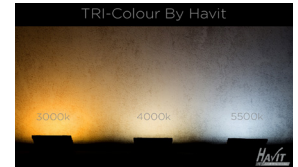

2 LIGHT 9IN1 SINGLE CIRCUIT TRACK LIGHT KIT

1M TRACK LIGHT KIT	
MATERIAL	ALUMINIUM
COLOUR / FINISH	MATT BLACK MATT WHITE
COLOUR TEMP	3000K 4000K 5500K (TRI-COLOUR)
LUMEN OUTPUT	240LM-560LM 255LM-595LM 270LM-630LM
INPUT VOLTAGE	240V AC
BUILT IN LED	2 X 9 IN 1 LED 3/5/7W GU10 GLOBE
DIMMING	TRIAC DIMMABLE
CRI	RA >80
BEAM ANGLE	60°
IP RATING	IP20
WARRANTY	5 YEARS REPLACEMENT

ALUMINIUM BLACK			
HCP-1021002	9 IN 1 LED 3/5/7W	3000K 4000K 5500K	240-560LM 255-595LM 270-630LM (PER LIGHT)
ALUMINIUM WHITE			
HCP-1031002	9 IN 1 LED 3/5/7W	3000K 4000K 5500K	240-560LM 255-595LM 270-630LM (PER LIGHT)

The 9-in-1 LED Globe can be set to 3w, 5w or 7w, with the option for 3000K, 4000K, 5500K. Photometric data displayed on this page is 3000k at 7w.

PHOTOMETRICS