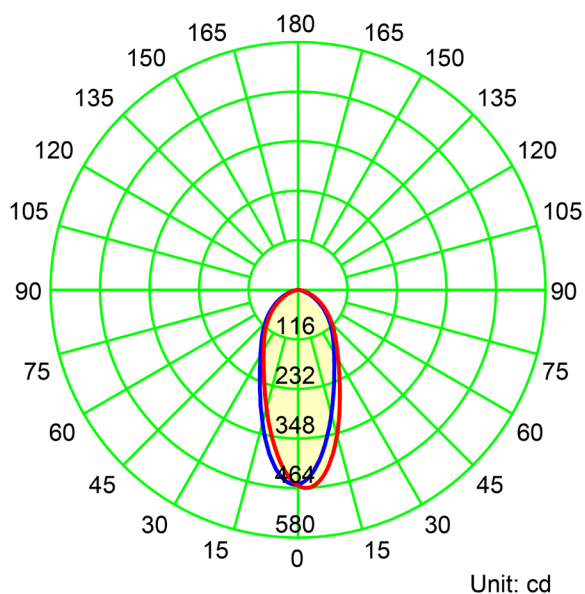

9-IN-1 SINGLE CIRCUIT TRACK HEADS

SINGLE CIRCUIT TRACK LIGHT

MATERIAL	ALUMINIUM
COLOUR / FINISH	MATT BLACK MATT WHITE
COLOUR TEMP	3000K 4000K 5500K (TRI-COLOUR)
LUMEN OUTPUT	240LM-560LM 255LM-595LM 270LM-630LM
INPUT VOLTAGE	240V AC
BUILT IN LED	9 IN 1 LED 3/5/7W GU10 GLOBE
DIMMING	TRIAC DIMMABLE
CRI	RA >80
BEAM ANGLE	60°
IP RATING	IP20
WARRANTY	5 YEARS REPLACEMENT

ALUMINIUM BLACK

HCP-1021000	3000K	240LM-560LM
	4000K	255LM-595LM
	5500K	270LM-630LM

ALUMINIUM WHITE

HCP-1031000	3000K	240LM-560LM
	4000K	255LM-595LM
	5500K	270LM-630LM

The 9-in-1 LED Globe can be set to 3w, 5w or 7w, with the option for 3000K, 4000K, 5500K. Photometric data displayed on this page is 3000k at 7w.

PHOTOMETRICS