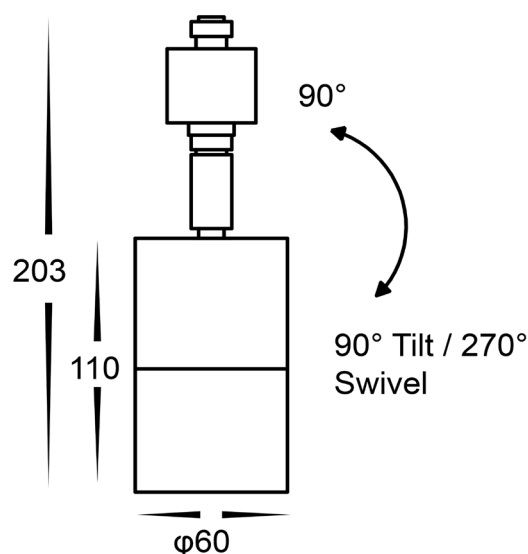

9-IN-1 SINGLE CIRCUIT TRACK HEADS

SINGLE CIRCUIT TRACK LIGHT

MATERIAL	ALUMINIUM
COLOUR / FINISH	MATT BLACK MATT WHITE
COLOUR TEMP	3000K 4000K 5500K (TRI-COLOUR)
LUMEN OUTPUT	240LM-560LM 255LM-595LM 270LM-630LM
INPUT VOLTAGE	240V AC
BUILT IN LED	9 IN 1 LED 3/5/7W GU10 GLOBE
DIMMING	TRIAC DIMMABLE
CRI	RA >80
BEAM ANGLE	60°
IP RATING	IP20
WARRANTY	5 YEARS REPLACEMENT

ALUMINIUM BLACK

HCP-1021000	3000K	240LM-560LM
	4000K	255LM-595LM
	5500K	270LM-630LM

ALUMINIUM WHITE

HCP-1031000	3000K	240LM-560LM
	4000K	255LM-595LM
	5500K	270LM-630LM

The 9-in-1 LED Globe can be set to 3w, 5w or 7w, with the option for 3000K, 4000K, 5500K. Photometric data displayed on this page is 3000k at 7w.