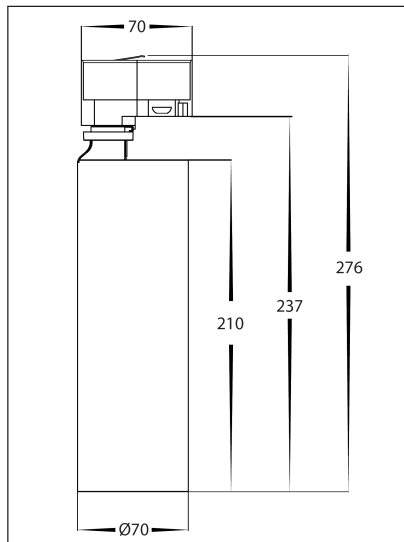

BLACK 35W THREE CIRCUIT TRACK HEADS

SHOWN WITH
SURFACE MOUNTING PLATE

PRODUCT DATA

THREE CIRCUIT TRACK LIGHT	
MATERIAL	ALUMINIUM
COLOUR/FINISH	MATT BLACK
COLOUR TEMP	3000K | 4000K | 5000K
LUMEN OUTPUT	3150LM | 3500LM | 3360LM
INPUT VOLTAGE	240V AC
BUILT-IN LED	35W
DIMMING	TRIAC DIMMABLE
CRI	RA >90
BEAM ANGLE	60°
IP RATING	IP20

PRODUCT ORDERING

ALUMINIUM BLACK				
	HCP-1022731	3000K	35w LED	3150LM
	HCP-1022741	4000K	35w LED	3500LM
	HCP-1022751	5000K	35w LED	3360LM
OPTIONAL LENSES				
	HCP-105002-24	24° LENS		
	HCP-105002-36	36° LENS		
	HCP-105002-60	60° LENS		

PHOTOMETRICS

OTHER DATA

HONEYCOMB

SURFACE MOUNTING PLATE