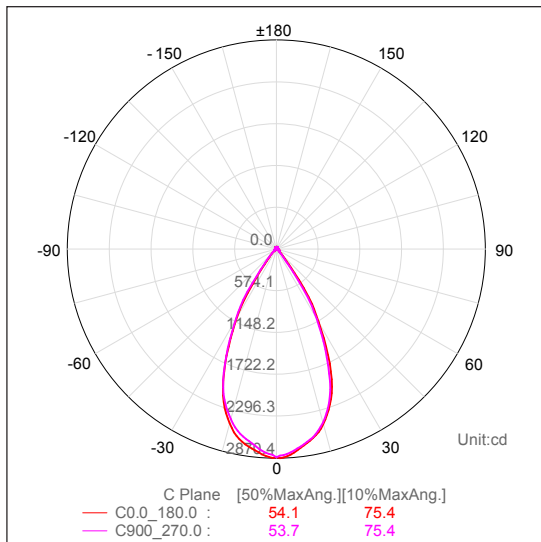

PHOTOMETRICS