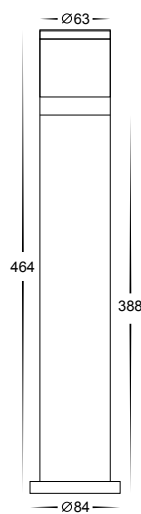

Matt Black Aluminium LED Bollard Lights

- Bollard light
- Aluminium poly powder coated black
- High grade perspex reflector lens
- 464mm Height
- IP Rating: IP65

IMAGE	PART NUMBER	COLOUR TEMP	OUTPUT	POWER	INCLUDED GLOBES
	HV1622C-BLK-240V	Cool white, 6000k	970lm	240v LED 12w	Built in 12w LED
	HV1622W-BLK-240V	Warm white, 3000k	860lm	240v LED 12w	Built in 12w LED
	HV1622C-BLK-12V	Cool white, 6000k	970lm	12v DC LED 12w	Built in 12w LED
	HV1622W-BLK-12V	Warm white, 3000k	860lm	12v DC LED 12w	Built in 12w LED

HV1622-BLK-EXT

- Bollard light extension
- Aluminium Poly Powder coated black
- 380mm Height
- IP Rating: as per HV1622-BLK

HV1607

- Bollard spike
- High grade stainless steel
- 400mm Length
- Includes stainless steel base plate