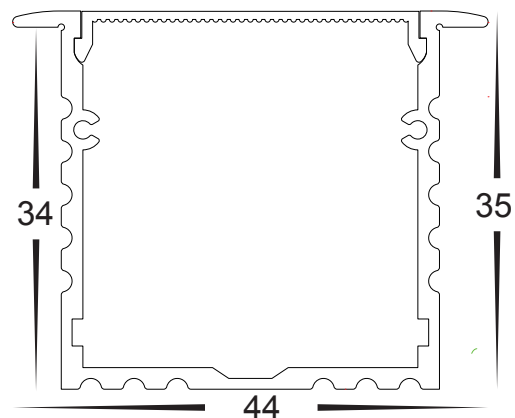

Winged LED Profile

- Aluminium profile for LED strip
- Large square winged profile
- Opal pc diffuser
- Suitable for recessed installation
- Supplied with 2 x end caps per metre

PART NUMBER	Description	IP Rating	Max Length
HV9695-4435	44mm x 35mm Large square winged profile with opal pc diffuser	IP20	3 metres