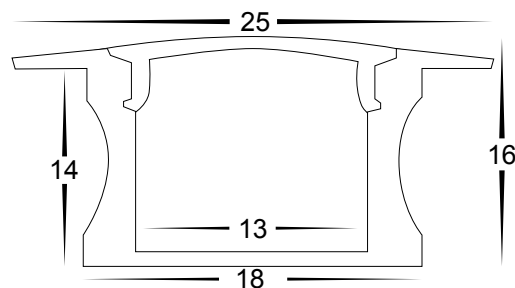

# Winged LED Profile

- Aluminium profile for LED strip
- Deep winged square profile
- Opal pc diffuser
- Suitable for recessed installation
- Supplied with 2 x end caps & 2 x mounting clips per metre

PART NUMBER	Description	IP Rating	Max Length
<b>HV9695-2515</b>	25mm x 16mm Deep winged square profile with opal pc diffuser	IP20	3 metres