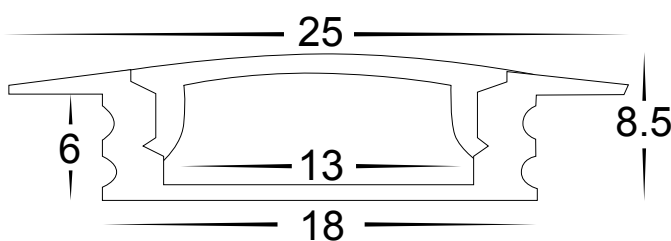

Winged LED Profile

- Black & white aluminium profile for LED strip
- Shallow winged square profile
- Opal pc diffuser
- Suitable for recessed installation
- Supplied with 2 x end caps & 2x Mounting clips per metre

PART NUMBER	Description	IP Rating	Max Length
HV9695-2507-BLK	25mm x 9mm Black shallow winged square profile with opal pc diffuser	IP20	3 metres
HV9695-2507-WHT	25mm x 9mm White shallow winged square profile with opal pc diffuser	IP20	3 metres