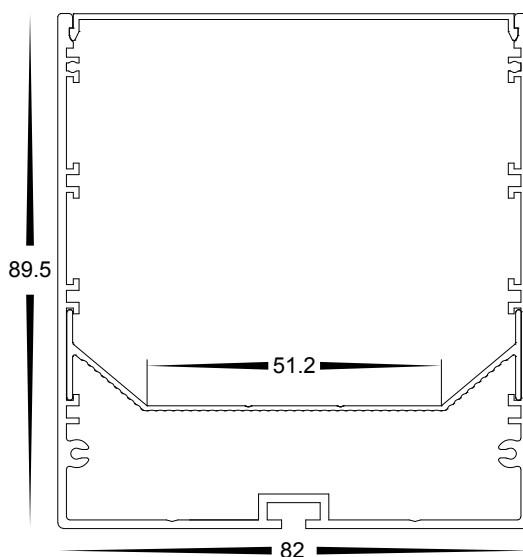

Square LED Profile

- Black aluminium profile for LED strip
- Deep large square profile
- Opal pc diffuser
- Adjustable strip height via movable insert
- Supplied with 2 x end caps per metre

Optional suspension kit
Hv9705-9953

PART NUMBER	Description	IP Rating	Max Length
HV9693-8090-BLK	82mm x 90mm Black deep large square profile with opal pc diffuser	IP20	3 metres

All low voltage products that specify LED or are supplied with a 12v DC LED globe must be used with a suitable LED driver, refer to pages (185 - 206)
Lumen output measured at source. All globes supplied with fittings are non dimmable. If you require 240v dimmable globes refer to pages (257 - 258)