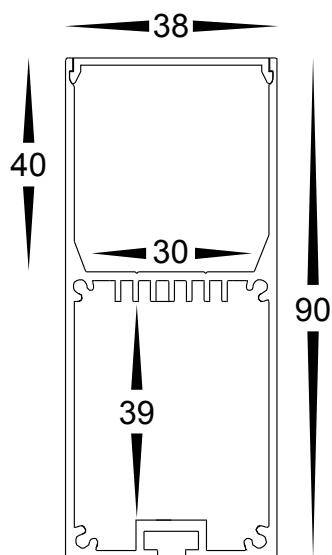

Square LED Profile

- Aluminium profile for LED strip
- Large Deep square profile
- Opal pc diffuser
- Supplied with 2 x end caps per metre

*Optional suspension kit
Hv9705-9953*

PART NUMBER	Description	IP Rating	Max Length
HV9693-3890	38mm x 90mm Square profile with opal pc diffuser	IP20	3 metres
HV9693-3890-BLK	38mm x 90mm Black Square profile with opal pc diffuser	IP20	3 metres

All low voltage products that specify LED or are supplied with a 12v DC LED globe must be used with a suitable LED driver, refer to pages (185 - 206)
Lumen output measured at source. All globes supplied with fittings are non dimmable. If you require 240v dimmable globes refer to pages (257 - 258)