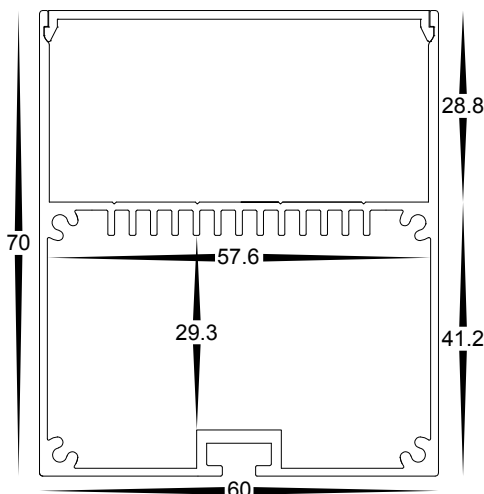

# Square LED Profile

- Aluminium & Black aluminium profile for LED strip
- Deep large square profile
- Opal pc diffuser
- Supplied with 2 x end caps per metre

*Optional suspension kit*  
Hv9705-9953

PART NUMBER	Description	IP Rating	Max Length
<b>HV9693-6070</b>	60mm x 70mm Deep large square profile with opal pc diffuser	IP20	3 metres
<b>HV9693-6070-BLK</b>	60mm x 70mm Black deep large square profile with opal pc diffuser	IP20	3 metres