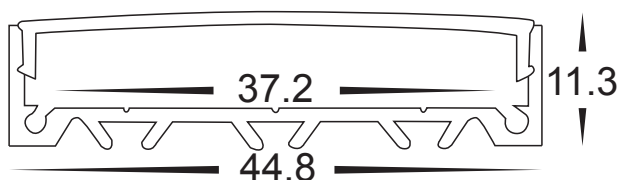

# Square LED Profile

- Aluminium profile for LED strip
- Large shallow square profile
- Opal pc diffuser
- Supplied with 2 x end caps per metre

PART NUMBER	Description	IP Rating	Max Length
<b>HV9693-4511</b>	45mm x 11mm Large shallow square profile with opal pc diffuser	IP20	3 metres