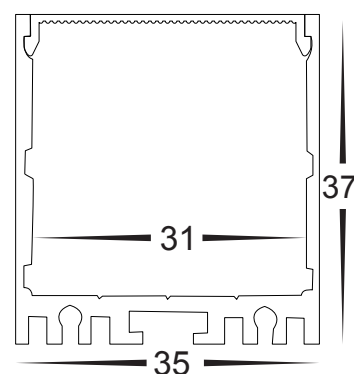

Square LED Profile

- Aluminium & Black Aluminium profile for LED strip
- Deep square profile
- Opal pc diffuser
- Supplied with 2 x end caps per metre

Optional suspension kit
Hv9705-9953

PART NUMBER	Description	IP Rating	Max Length
HV9693-3537	35mm x 37mm Deep square profile with opal pc diffuser	IP20	3 metres
HV9693-3537-BLK	35mm x 37mm Black deep square profile with opal pc diffuser	IP20	3 metres