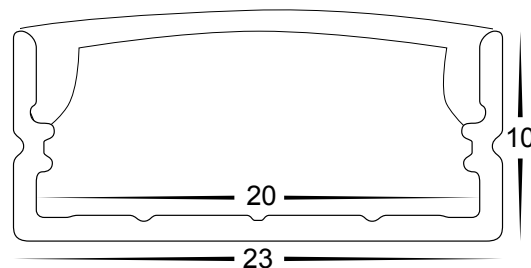

Square LED Profile

- Aluminium profile for LED strip
- Shallow double square profile
- Opal pc diffuser
- Supplied with 2 x end caps & 2 x mounting clips per metre

PART NUMBER	Description	IP Rating	Max Length
HV9693-2310	23mm x 10mm Shallow double square profile with opal pc diffuser	IP20	3 metres

All low voltage products that specify LED or are supplied with a 12v DC LED globe must be used with a suitable LED driver, refer to pages (185 - 206)
Lumen output measured at source. All globes supplied with fittings are non dimmable. If you require 240v dimmable globes refer to pages (257 - 258)