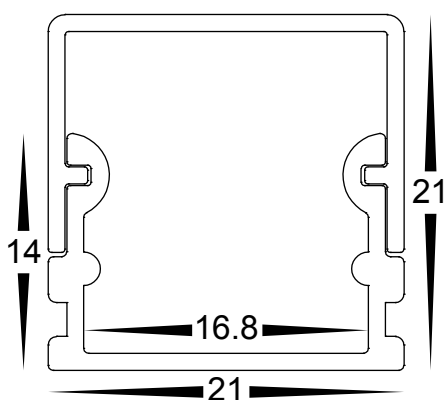

# Square LED Profile

- Aluminium profile for LED strip
- Shallow square profile with square diffuser
- Opal pc diffuser
- Supplied with 2 x end caps & 2 x mounting clips per metre

PART NUMBER	Description	IP Rating	Max Length
<b>HV9693-2114</b>	21mm x 21mm Deep square profile with square diffuser	IP20	3 metres