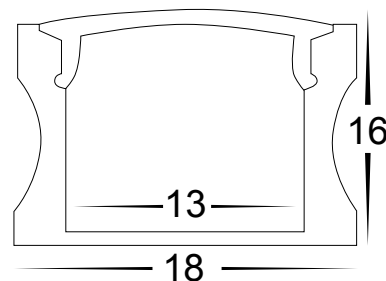

Square LED Profile

- Aluminium profile for LED strip
- Deep square profile
- Opal pc diffuser
- Supplied with 2 x end caps & 2 x mounting clips per metre

PART NUMBER	Description	IP Rating	Max Length
HV9693-1815	18mm x 15mm Deep square profile with opal pc diffuser	IP20	3 metres