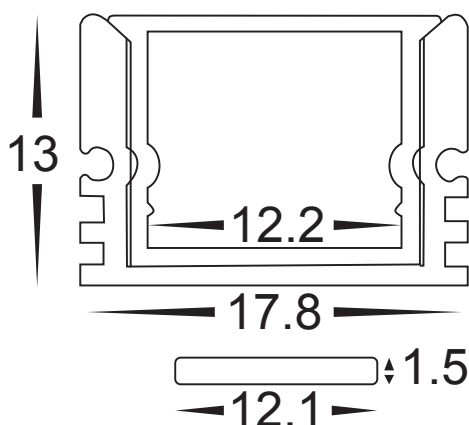

Square LED Profile

- Aluminium profile for LED strip
- Shallow square profile
- Opal pc diffuser
- Supplied with:
 - 2x water tight seals per metre
 - 2 x end caps per metre
 - 2 x mounting clips per metre

| PART NUMBER | Description | IP Rating | Max Length |
|--------------------|--|-----------|------------|
| HV9693-1812 | 18mm x 13mm Shallow square profile with opal pc diffuser | IP65 | 3 metres |

All low voltage products that specify LED or are supplied with a 12v DC LED globe must be used with a suitable LED driver, refer to pages (185 - 206)
 Lumen output measured at source. All globes supplied with fittings are non dimmable. If you require 240v dimmable globes refer to pages (257 - 258)