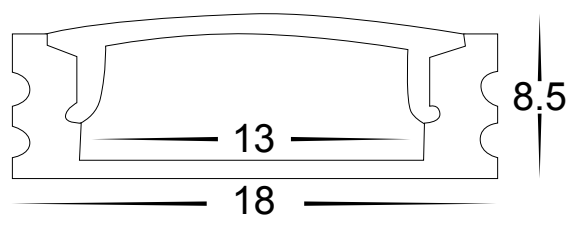

Square LED Profile

- Aluminium profile for LED strip
- Shallow square profile
- Opal pc diffuser
- Supplied with 2 x end caps & 2 x mounting clips per metre

PART NUMBER	Description	IP Rating	Max Length
HV9693-1707	18mm x 9mm Shallow square profile with opal pc diffuser	IP20	3 metres