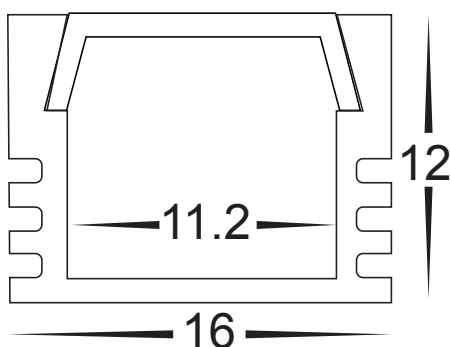

Square LED Profile

- Aluminium profile for LED strip
- Shallow square profile
- Opal pc diffuser
- Supplied with 2 x end caps & 2 x mounting clips per metre

PART NUMBER	Description	IP Rating	Max Length
HV9693-1612	16mm x 12mm Shallow square profile with opal pc diffuser	IP20	3 metres