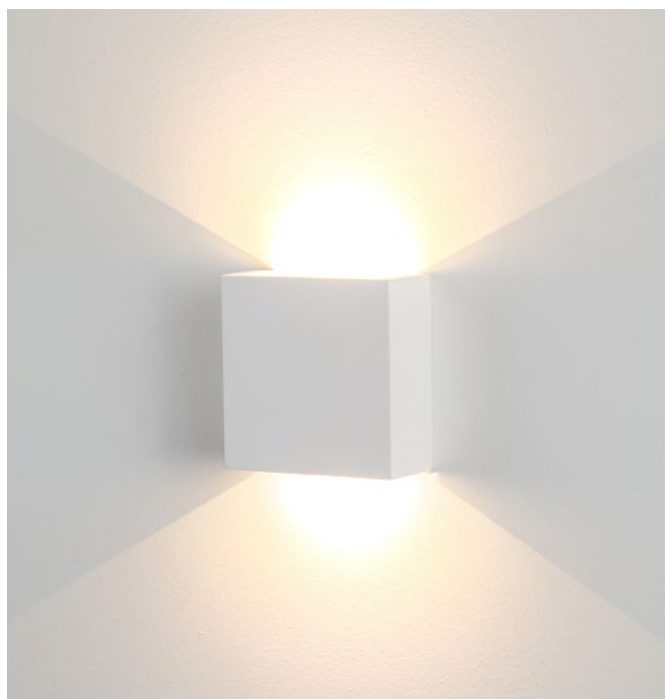

Candy Round Plaster Wall light

- High density extra strong plaster
- Super bright white
- Easily painted to match decor
- IP rating: IP20
- Indoor use only

PART NUMBER	COLOUR TEMP	OUTPUT	POWER	INCLUDED GLOBES
HV8060C	Cool white, 5000k	2x 240lm	240v LED 6w	Built in 2x3w LED
HV8060W	Warm white, 3000k	2x 220lm	240v LED 6w	Built in 2x3w LED

Candy Square Plaster Wall light

- High density extra strong plaster
- Super bright white
- Easily painted to match decor
- IP rating: IP20
- Indoor use only

PART NUMBER	COLOUR TEMP	OUTPUT	POWER	INCLUDED GLOBES
HV8061C	Cool white, 5000k	2x 240lm	240v LED 6w	Built in 2x3w LED
HV8061W	Warm white, 3000k	2x 220lm	240v LED 6w	Built in 2x3w LED