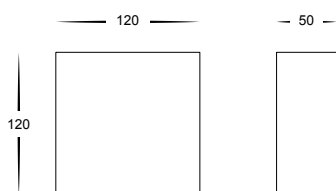

Candy Round Plaster Wall light

- High density extra strong plaster
- Super bright white
- Easily painted to match decor
- IP rating: IP20
- Indoor use only

PART NUMBER	COLOUR TEMP	OUTPUT	POWER	INCLUDED GLOBES
HV8060C	Cool white, 5000k	2x 240lm	240v LED 6w	Built in 2x3w LED
HV8060W	Warm white, 3000k	2x 220lm	240v LED 6w	Built in 2x3w LED

Candy Square Plaster Wall light

- High density extra strong plaster
- Super bright white
- Easily painted to match decor
- IP rating: IP20
- Indoor use only

PART NUMBER	COLOUR TEMP	OUTPUT	POWER	INCLUDED GLOBES
HV8061C	Cool white, 5000k	2x 240lm	240v LED 6w	Built in 2x3w LED
HV8061W	Warm white, 3000k	2x 220lm	240v LED 6w	Built in 2x3w LED