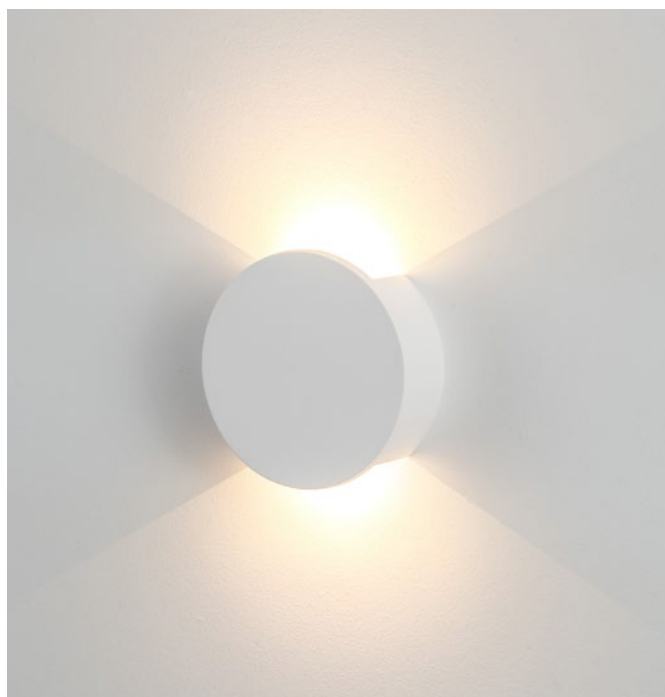

Candy Round Plaster Wall light

- High density extra strong plaster
- Super bright white
- Easily painted to match decor
- IP rating: IP20
- Indoor use only

PART NUMBER	COLOUR TEMP	OUTPUT	POWER	INCLUDED GLOBES
HV8060C	Cool white, 5000k	2x 240lm	240v LED 6w	Built in 2x3w LED
HV8060W	Warm white, 3000k	2x 220lm	240v LED 6w	Built in 2x3w LED

Candy Square Plaster Wall light

- High density extra strong plaster
- Super bright white
- Easily painted to match decor
- IP rating: IP20
- Indoor use only

PART NUMBER	COLOUR TEMP	OUTPUT	POWER	INCLUDED GLOBES
HV8061C	Cool white, 5000k	2x 240lm	240v LED 6w	Built in 2x3w LED
HV8061W	Warm white, 3000k	2x 220lm	240v LED 6w	Built in 2x3w LED