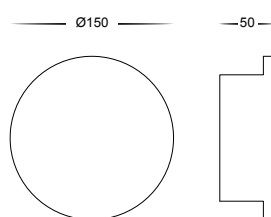

Candy Round Plaster Wall light

- High density extra strong plaster
- Super bright white
- Easily painted to match decor
- IP rating: IP20
- Indoor use only

PART NUMBER	COLOUR TEMP	OUTPUT	POWER	INCLUDED GLOBES
HV8060C	Cool white, 5000k	2x 240lm	240v LED 6w	Built in 2x3w LED
HV8060W	Warm white, 3000k	2x 220lm	240v LED 6w	Built in 2x3w LED

Candy Square Plaster Wall light

- High density extra strong plaster
- Super bright white
- Easily painted to match decor
- IP rating: IP20
- Indoor use only

PART NUMBER	COLOUR TEMP	OUTPUT	POWER	INCLUDED GLOBES
HV8061C	Cool white, 5000k	2x 240lm	240v LED 6w	Built in 2x3w LED
HV8061W	Warm white, 3000k	2x 220lm	240v LED 6w	Built in 2x3w LED