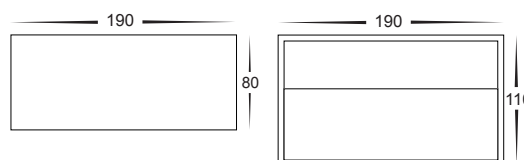

# Matt White Up/Down LED Wall Lights

- LED wall light
- Aluminium poly powder coated white
- IP Rating: IP54

| IMAGE | PART NUMBER        | COLOUR TEMP       | OUTPUT | POWER       | INCLUDED GLOBES |
|-------|--------------------|-------------------|--------|-------------|-----------------|
|       | <b>HV3665C-WHT</b> | Cool white, 6000k | 480lm  | 240v LED 9w | Built-in 9w LED |
|       | <b>HV3665W-WHT</b> | Warm white, 3000k | 460lm  | 240v LED 9w | Built-in 9w LED |