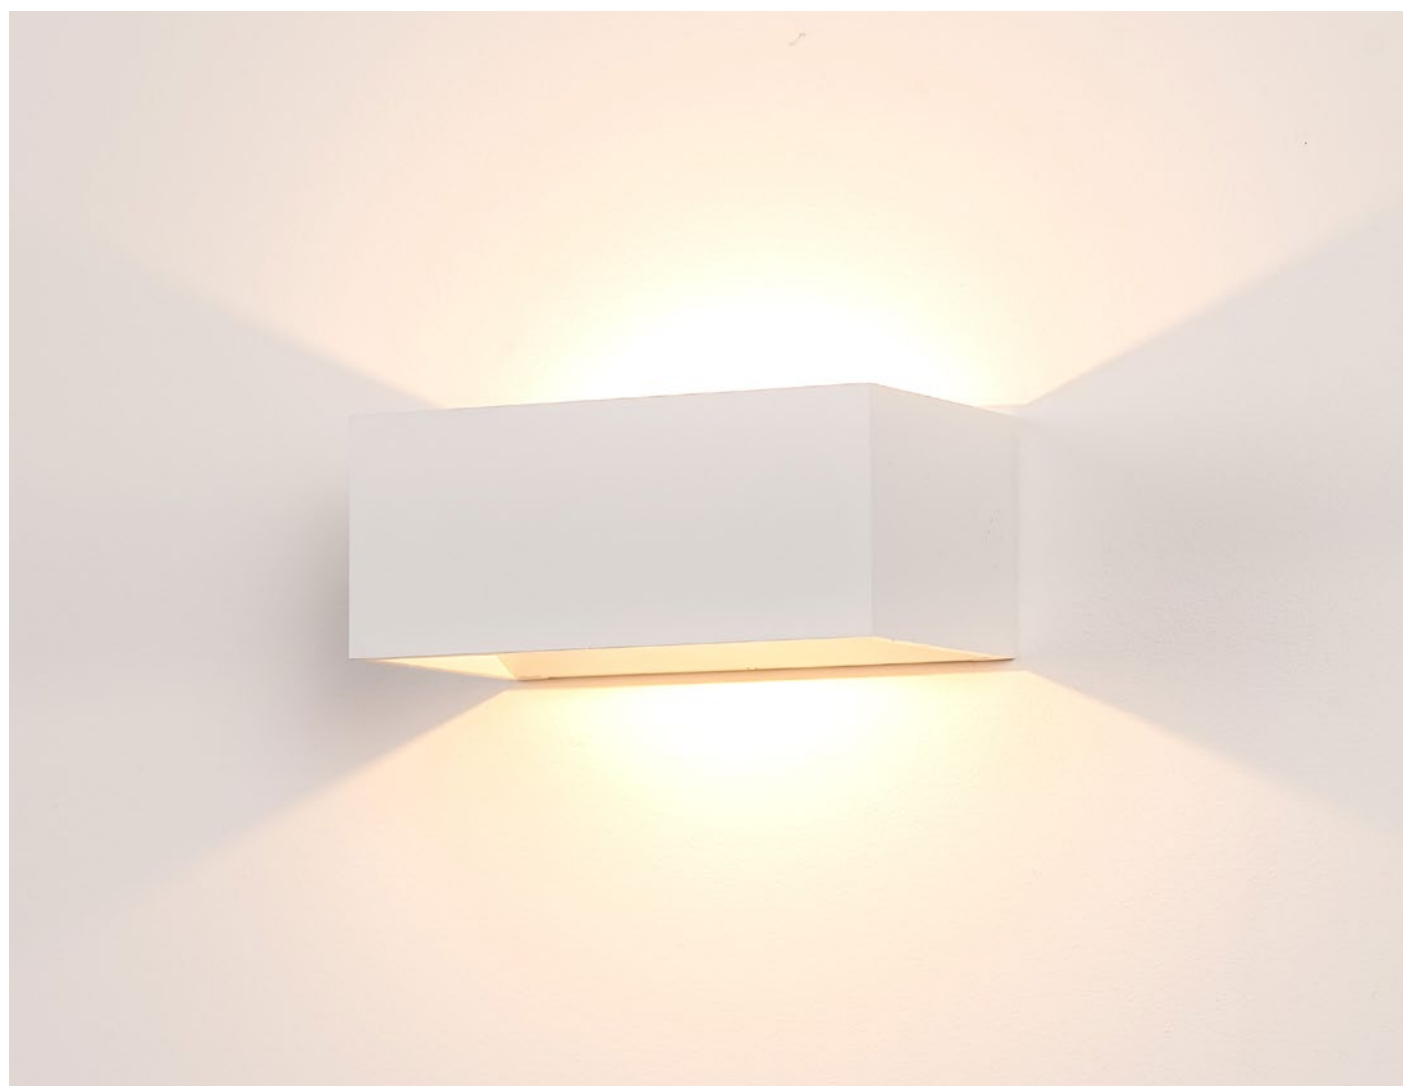

# Matt White Up/Down LED Wall Lights

- LED wall light
- Aluminium poly powder coated white
- IP Rating: IP54

| IMAGE | PART NUMBER        | COLOUR TEMP       | OUTPUT | POWER       | INCLUDED GLOBES |
|-------|--------------------|-------------------|--------|-------------|-----------------|
|       | <b>HV3665C-WHT</b> | Cool white, 6000k | 480lm  | 240v LED 9w | Built-in 9w LED |
|       | <b>HV3665W-WHT</b> | Warm white, 3000k | 460lm  | 240v LED 9w | Built-in 9w LED |