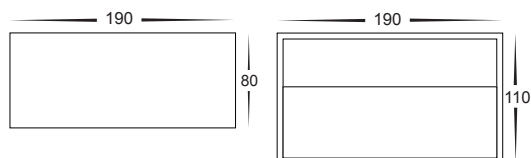

Matt Black Up/Down LED Wall Lights

- LED wall light
- Aluminium poly powder coated black
- IP Rating: IP54

| IMAGE | PART NUMBER | COLOUR TEMP | OUTPUT | POWER | INCLUDED GLOBES |
|-------|--------------------|-------------------|--------|-------------|-----------------|
| | HV3665C-BLK | Cool white, 6000k | 480lm | 240v LED 9w | Built-in 9w LED |
| | HV3665W-BLK | Warm white, 3000k | 460lm | 240v LED 9w | Built-in 9w LED |