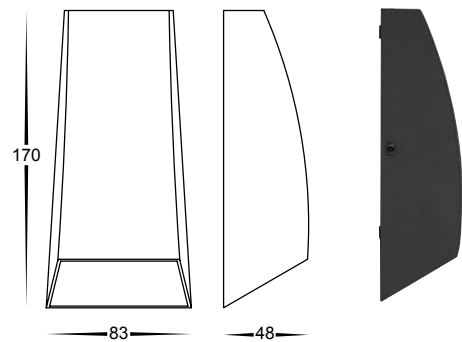

Matt Black Up/Down LED Wall Lights

- Up/down wall light
- Aluminium poly powder coated black
- IP rating: IP54

IMAGE	PART NUMBER	COLOUR TEMP	OUTPUT	POWER	INCLUDED GLOBES
	HV3651C-BLK	Cool white, 6000k	2 x 260lm	240v LED 6w	Built in 2 x 3w LED
	HV3651W-BLK	Warm white, 3000k	2 x 240lm	240v LED 6w	Built in 2 x 3w LED