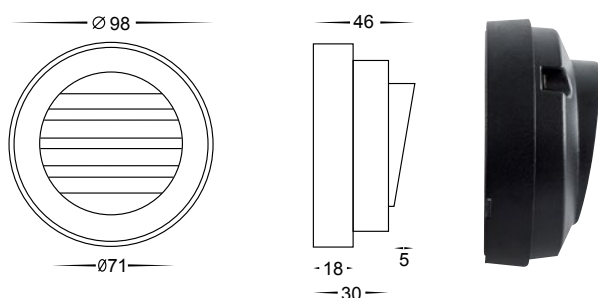

Black Surface Mounted Grill Lights

- Surface mounted step light with grill
- Die cast aluminium poly powder coated black
- Tempered glass
- IP rating: IP65

IMAGE	PART NUMBER	COLOUR TEMP	OUTPUT	POWER	INCLUDED GLOBES
	HV2925	NA	NA	12v G4 MAx 20w	Not supplied with globe
	HV2925C-240v	Cool white, 6000K	180lm	240v LED 2.3w	Built-in SMD 2.3w LED
	HV2925W-240v	Warm white, 3000K	160lm	240v LED 2.3w	Built-in SMD 2.3w LED
	HV2925C-12V	Cool white, 6000K	180lm	12v DC LED 2.3w	Built-in SMD 2.3w LED
	HV2925W-12V	Warm white, 3000K	160lm	12v DC LED 2.3w	Built-in SMD 2.3w LED