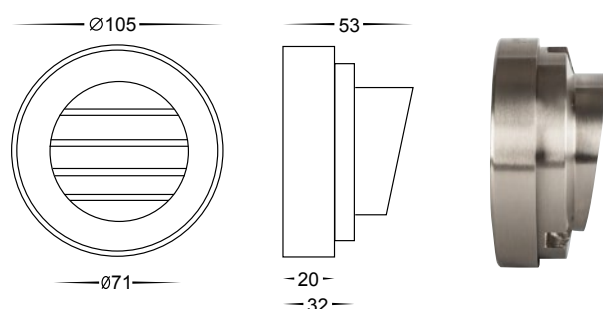

316 Stainless Steel Surface Mounted Grill Lights

- Surface mounted step light with grill
- Full body stainless steel 316 marine grade
- Tempered glass
- IP rating: IP65

IMAGE	PART NUMBER	COLOUR TEMP	OUTPUT	POWER	INCLUDED GLOBES
	HV2905	NA	NA	12v G4 MAX 20w	Not supplied with globe
	HV2905C-240v	Cool white, 6000K	180lm	240v LED 2.3w	Built-in SMD 2.3w LED
	HV2905W-240v	Warm white, 3000K	160lm	240v LED 2.3w	Built-in SMD 2.3w LED
	HV2905C-12V	Cool white, 6000K	180lm	12v DC LED 2.3w	Built-in SMD 2.3w LED
	HV2905W-12V	Warm white, 3000K	160lm	12v DC LED 2.3w	Built-in SMD 2.3w LED