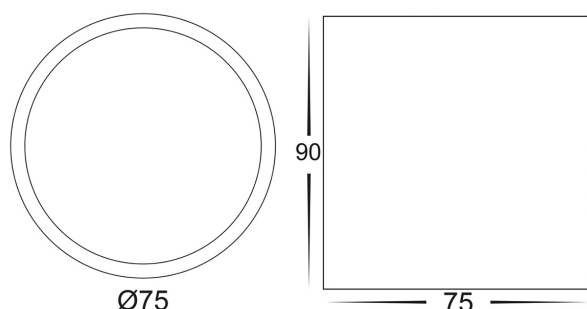

Nella 7w Adjustable Round LED Surface Mounted Downlights

PRODUCT SPECIFICATIONS

Name: Nella

Material: Aluminium

Colour: Black or White

Tilt: 20°

IP Rating: IP40

Lamp Base: Built in LED

CRI: ≥80

Wiring: Parallel

Dimmable: Yes

Warranty: 2 years replacement**

PART NUMBER	COLOUR TEMP	LUMENS*	INPUT VOLTAGE	BEAM ANGLE	INCLUDED GLOBES
HV5812C-BLK	5500k	630lm	240v	60°	Built in 7w LED
HV5812W-BLK	3000k	560lm	240v	60°	Built in 7w LED
HV5812C-WHT	5500k	630lm	240v	60°	Built in 7w LED
HV5812W-WHT	3000k	560lm	240v	60°	Built in 7w LED

* Lumen output measured at source

** See Warranty Terms and Conditions for more information

For more information contact Havit Lighting

ADDRESS:
143 Beauchamp Road
Matraville NSW 2036
Australia

Tel: 02 9381 8300
Fax: 02 9666 8881
Email: sales@havit.com.au
web: www.havit.com.au