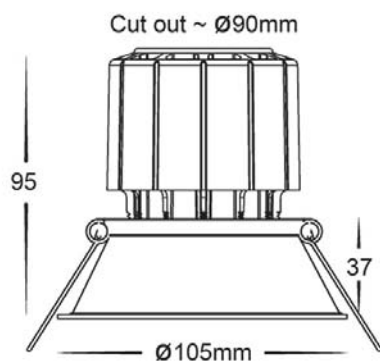

PRIME Black Fixed Deep LED Downlight

Lighting by Havit

ORDER CODES:

- **HV5514C-BLK** (Cool White, 6000k)
- **HV5514W-BLK** (Warm White, 3000k)

PRODUCT SPECIFICATIONS:

Input Voltage: 240v AC

Power (w): 12w

Material: Aluminium

Colour: Matt Black

IP Rating (IP): IP44

LED Chip Type: COB

Cut Out: 90mm

Dimmable: Yes (using HV9625)

Lumens (lm): Cool White 6000k, 1000lm*
Warm White 3000k, 980lm*

Beam Angle: 45 degrees

Lamp Base: Built in LED

Warranty: 3 Years Replacement Warranty**

For more information contact Havit Lighting

* Lumens measured at source

** See Warranty Terms and Conditions for more information

ADDRESS:
143 Beauchamp Road
Matraville NSW 2036
Australia

Tel: 02 9381 8300
Fax: 02 9666 8881
Email: sales@havit.com.au
web: www.havit.com.au