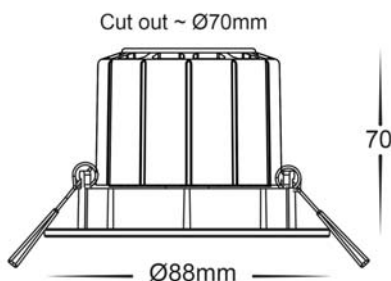

PRIME White Fixed LED Downlight

Lighting by Havit

ORDER CODES:

- **HV5511C** (Cool White, 6000k)
- **HV5511W** (Warm White, 3000k)

PRODUCT SPECIFICATIONS:

Input Voltage: 240v AC

Power (w): 12w

Material: Aluminium

Colour: Matt white

IP Rating (IP): IP44

LED Chip Type: COB

Cut Out: 70mm

Dimmable: Yes (using HV9625)

Lumens (lm): Cool White 6000k, 1000lm*
Warm White 3000k, 980lm*

Beam Angle: 45 degrees

Lamp Base: Built in LED

Warranty: 3 Years Replacement Warranty**

For more information contact Havit Lighting

* Lumens measured at source

** See Warranty Terms and Conditions for more information

ADDRESS:
143 Beauchamp Road
Matraville NSW 2036
Australia

Tel: 02 9381 8300
Fax: 02 9666 8881
Email: sales@havit.com.au
web: www.havit.com.au