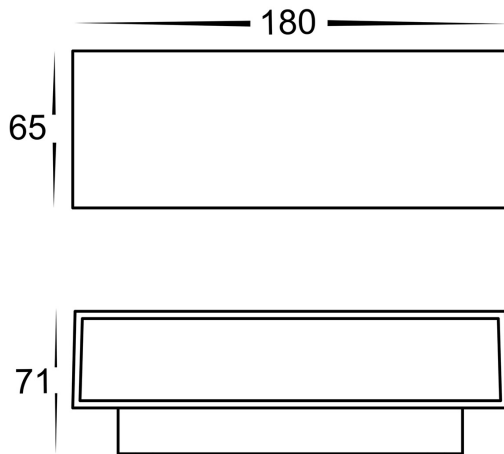

PRODUCT SPECIFICATIONS

Name: Blokk

Material: Aluminium

Colour: Black or White

IP Rating: IP54

Lamp Base: Built in LED

CRI: ≥80

Wiring: Parallel

Dimmable: No

Warranty: 2 years replacement**

PART NUMBER	COLOUR TEMP	LUMENS*	INPUT VOLTAGE	BEAM ANGLE	INCLUDED GLOBES
HV3639C-BLK	5500k	2x 315lm	240v AC	120°	2x 4.5w Built in LED
HV3639W-BLK	3000k	2x 300lm	240v AC	120°	2x 4.5w Built in LED
HV3639C-WHT	5500k	2x 315lm	240v AC	120°	2x 4.5w Built in LED
HV3639W-WHT	3000k	2x 300lm	240v AC	120°	2x 4.5w Built in LED

* Lumen output measured at source

** See Warranty Terms and Conditions for more information