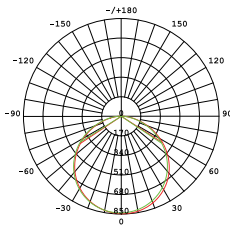

Features

- Five-Colour
- Low profile
- Edge-lit
- Opal diffuser

Applications

Residential, Hallways, Stairwells,
Porches, Wall & Ceilings, Bathrooms

Warranty

5 years

Product Data

Order Code	Wattage	CCT	Lumen Output	Beam Angle	Size (ØxH)mm	Weight (kg)
181007	13W	3K / 4K / 5K / 5.7K / 6.5K	1300Lm	120°	Ø244x23	0.42
181007BK	13W	3K / 4K / 5K / 5.7K / 6.5K	1300Lm	120°	Ø244x23	0.42
181005	17W	3K / 4K / 5K / 5.7K / 6.5K	1700Lm	120°	Ø294x23	0.71
181005BK	17W	3K / 4K / 5K / 5.7K / 6.5K	1700Lm	120°	Ø294x23	0.71
181006	24W	3K / 4K / 5K / 5.7K / 6.5K	2400Lm	120°	Ø424x23	1.30
181006BK	24W	3K / 4K / 5K / 5.7K / 6.5K	2400Lm	120°	Ø424x23	1.30

[1] Operating temperature: -20°C~+40°C

[2] Voltage: 220-240V

[3] PF: 0.9

[4] Inrush current I_{peak} 0.5 (A), Inrush current Twidth 0.98 (uS)

[5] Earth leakage current <0.7mA