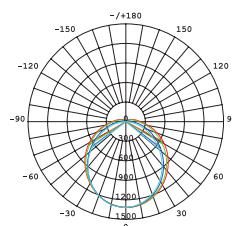

Warranty

3 years

Product Data

Order Code	Part No.	Wattage	CCT	Lumen Output	Beam Angle	Size (LxWxH)mm	Weight (kg)
211037EM	211037EM	40 / 20W	3K / 4K / 5K	4000 / 2000Lm	120°	1200x76.5x75	1.28

[1] Operating temperature: -20°C~+45°C