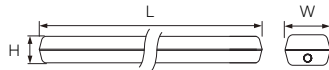

5 years

Product Data

Order Code	Part No.	Wattage	CCT	Lumen Output	Beam Angle	Size (LxWxH)mm	Weight (kg)
211036	211036	20 / 10W	3K / 4K / 5K	2000 / 1000Lm	120°	600x76.5x75	1.28
211037	211037	40 / 20W	3K / 4K / 5K	4000 / 2000Lm	120°	1200x76.5x75	2.15