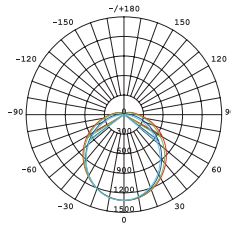

5 years

Product Data

Order Code	Part No.	Wattage	CCT	Lumen Output	Beam Angle	Size (LxWxH)mm	Weight (kg)
211036	211036	20 / 10W	3K / 4K / 5K	2000 / 1000Lm	120°	600x76.5x75	1.28
211037	211037	40 / 20W	3K / 4K / 5K	4000 / 2000Lm	120°	1200x76.5x75	2.15