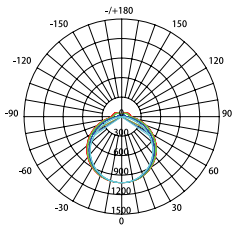

Features

- Five-Colour
- Multi-Watt
- Opal polycarbonate diffuser
- Large 6mm terminal block

Applications

Offices, Garages, Stations, Industrial,
Car Parks

Warranty

5 years

Product Data

Order Code	Wattage	CCT	Lumen Output	Beam Angle	Size (LxWxH)mm	Weight (kg)
211023DS	20/14/10W	3K / 4K / 5K / 5.7K / 6.5K	1250 - 2500Lm*	120°	600x80x65	1.02
211024DS	40/36/30/26/24/20/14/10W	3K / 4K / 5K / 5.7K / 6.5K	1250 - 5000Lm*	120°	1200x80x65	1.92