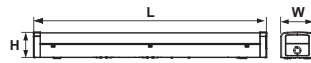

## Product Data

Order Code	Wattage	CCT	Lumen Output	Beam Angle	Size (LxWxH)mm	Weight (kg)
211024EM	40/36/30/26/24/20/14/10W	3K / 4K / 5K / 5.7K / 6.5K	1250 - 5000Lm*	120°	1200x80x65	2.18

[1] Operating temperature: -20°C~+50°C