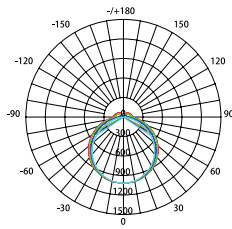

## Product Data

Order Code	Wattage	CCT	Lumen Output	Beam Angle	Size (LxWxH)mm	Weight (kg)
211024EM	40/36/30/26/24/20/14/10W	3K / 4K / 5K / 5.7K / 6.5K	1250 - 5000Lm*	120°	1200x80x65	2.18

[1] Operating temperature: -20°C~+50°C

[2] Voltage: 220-240V

[3] PF: 0.9

[4] \*@3K = 110Lm/W

[5] \*@≥4K = 125Lm/W

Luminaire Classifications	Maximum Spacings (M)															
	Mounting Height (M)															
	2.1	2.4	2.7	3	3.3	3.6	4	4.5	5	6	7	8	9	10	15	
C0-C180	D63	18.0	18.7	19.4	20.1	20.7	21.2	21.8	22.5	23.2	24.2	24.9	25.4	25.7	25.9	23.7
C90-C270	D32	16.7	17.4	18.0	18.6	19.1	19.6	20.1	20.8	21.3	22.1	22.7	23.0	23.1	23.1	19.4