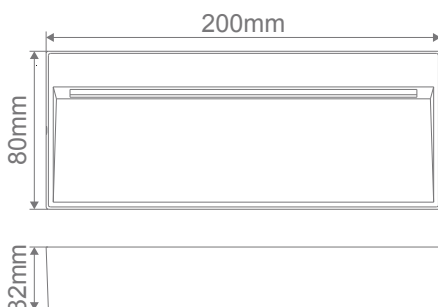

Diagrams / Additional

Item No.	Variant	Colour
ZEKE-8-BLK	19542	3000K
	19543	5000K
ZEKE-8-DGR	19714	3000K
	19715	5000K
ZEKE-8-SLR	19712	3000K
	19713	5000K
ZEKE-8-WHT	19716	3000K
	19717	5000K