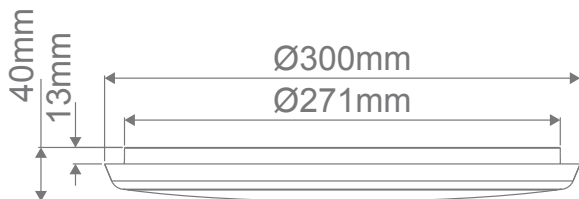

Diagrams / Additional

Item No.	Variant	Colour
SOLAR-300-TRIO	20940	White
	20941	Black