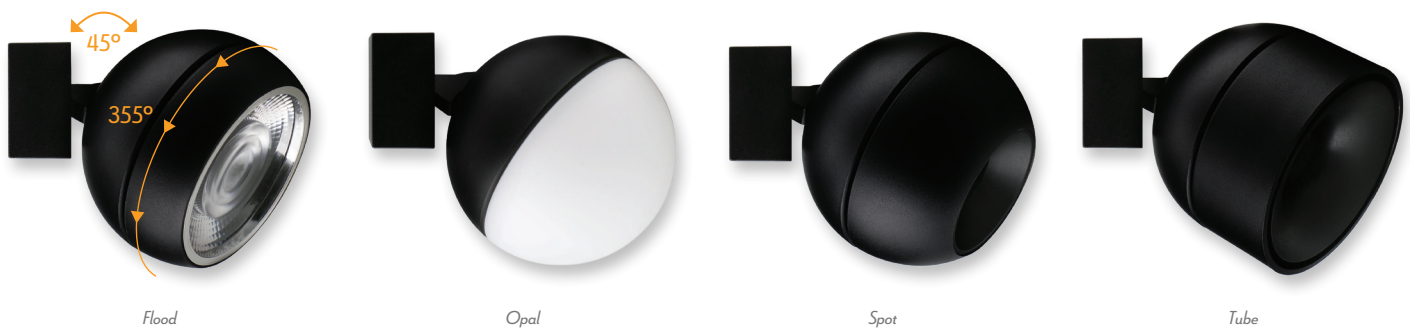

## Moon Wall LED Wall Light

### Description

MOON Series is one of the most well designed series that allows a versatile range of products to be suitable for almost any interior application. MOON Series combines a stylish half sphere body design with a dedicated fascia depending on the light effect required. Part of a family of pendant light, semi-recessed light, track light, track pendant light, surface mounted light as well as a wall light. Featuring painted Matt White and Matt Black colour options. Power Switchable from 6W or 9W depending on your choice of brightness level. Fully dimmable with suitable dimmers. Tri-colour switchable – choose between 3000K Warm White, 4000K Neutral White or 5000K White. Decide which effect your MOON series light will offer you – Flood Fascia, Spot Fascia, Opal Fascia or Tube Fascia.

### Specification Features

- Input Voltage: 240V
- Power (W): 6/9W
- IP rating (IP): 20
- LED type: SMD
- CCT: 3000K - 4000K - 5700K (Switchable)
- CRI: ≥80
- Dimmable: Yes\*
- Lifespan (hrs): 50,000hrs

\*Fully dimmable with suitable dimmers.

Item No.	Variant		CCT	
	Blk	Wht		
MOON-WALL	FLD	22820	22821	TRIO
	OPAL	22822	22823	
	SPOT	22824	22825	
	TUBE	22826	22827	

6W - Lumen Output				9W - Lumen Output							
Warm White 3000K				Neutral White 4000K				White 5700K			
Fld-60°	Opal-130°	Spot-30°	Tube-60°	Fld-60°	Opal-130°	Spot-30°	Tube-60°	Fld-60°	Opal-130°	Spot-30°	Tube-60°
477lm	433lm	498lm	430lm	556lm	504lm	534lm	504lm	561lm	513lm	536lm	515lm
651lm	600lm	661lm	593lm	780lm	719lm	756lm	716lm	775lm	729lm	751lm	708lm