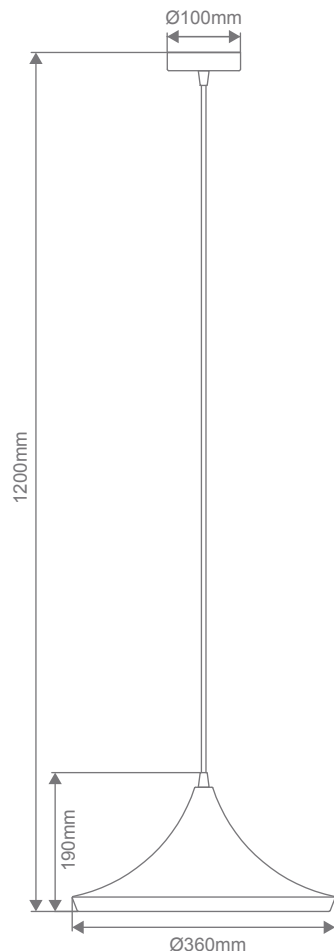

LAYA-360 Metal Pendant

Description

Laya metal pendant series offers a contemporary minimalist feel, suitable for hallways, breakfast bench, bedrooms, living rooms, as well as cafes and bars. Available with matching suspension, ceiling canopy, and choice of Brushed Brass, Brushed Copper, Brushed Nickel, Matt Black and Satin White shades.

Specification Features

Input Voltage: 240V
Power (W): Max 60W
IP rating (IP): 20

Requires: 1xE27 Globe. Not included

Diagrams / Additional

Item No.	Variant	Colour Finish
LAYA-360	31400	Brushed Brass
	31401	Brushed Copper
	31402	Brushed Nickel
	31403	Black
	31404	White