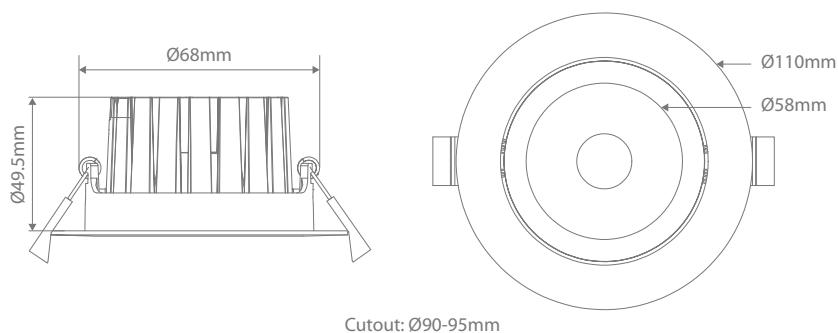

Diagrams / Additional

Item No.	Variant	Beam Angle	Colour
AQUA-TILT-13-BLK	21300	36°	2700K
	21302	60°	2700K
	21304	36°	3000K
	21306	60°	3000K
	21308	36°	4000K
	21310	60°	4000K
	21312	36°	5000K
AQUA-TILT-13-WHT	21314	60°	5000K
	21316	36°	2700K
	21318	60°	2700K
	21320	36°	3000K
	21322	60°	3000K
	21324	36°	4000K
	21326	60°	4000K
21328	36°	5000K	
21330	60°	5000K