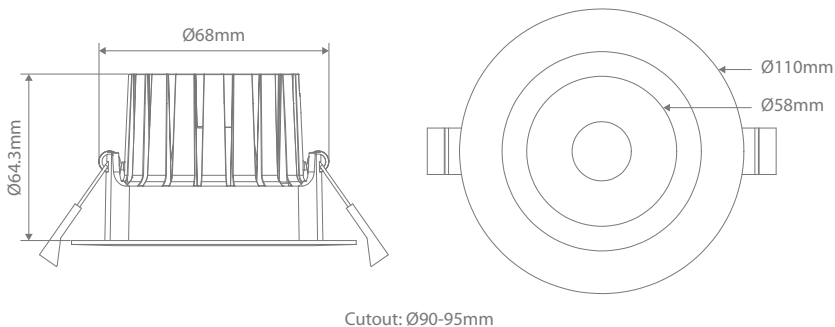

Diagrams / Additional

Item No.	Variant	Beam Angle	Colour
AQUA-13-BLK	21232	36°	2700K
	21234	60°	2700K
	21236	36°	3000K
	21238	60°	3000K
	21240	36°	4000K
	21242	60°	4000K
	21244	36°	5000K
AQUA-13-WHT	21246	60°	5000K
	21248	36°	2700K
	21250	60°	2700K
	21252	36°	3000K
	21254	60°	3000K
	21256	36°	4000K
	21258	60°	4000K
	21260	36°	5000K
	21262	60°	5000K