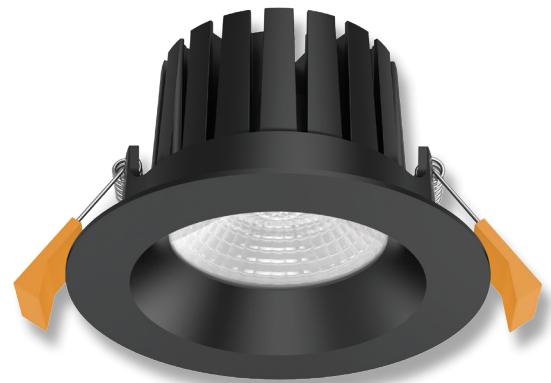

## Aqua 13 Fixed LED Downlight

### Description

The AQUA Series is a well-designed IP65 downlight range that offers a robust solution to wet areas and outdoor applications through enhanced silicon sealing and moisture protection methods. Features include fixed deep set frame and optic lens diffuser with the choice of a Black or Satin White powder coated finish. Light is provided from a single point COB high performing LED with a perfectly matched 36° or 60° optical reflector. Suitable for bathrooms, or outdoor areas where moisture is a concern. Complete with a fully dimmable LED driver and flex and plug. Backed by our Three Year Replacement Warranty.

### Specification Features

- Input Voltage: 240V
- Power (W): 13W
- IP rating (IP): 65
- Lumens (lm): Extra Warm White 2700K - 1130lm  
Warm White 3000K - 1130lm  
Neutral White 4000K - 1300lm  
White 5000K - 1220lm
- LED type: COB
- CCT: 2700K - 3000K - 4000K - 5000K
- CRI: ≥80
- Beam angle (°): 36°/60°
- Dimmable: Yes\*
- Lifespan (hrs): 50,000hrs
- Cutout (Ø): Ø90-95mm

\* Tested on the Domus dimmer series. May work on others but not tested.