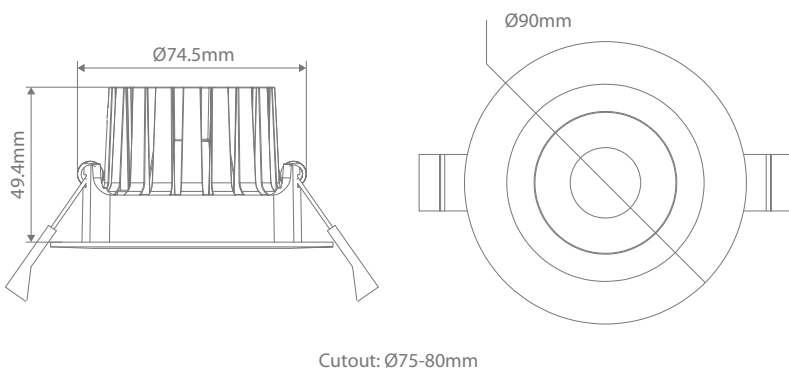

Diagrams / Additional

Item No.	Variant	Beam Angle	Colour
AQUA-10-BLK	21200	36°	2700K
	21202	60°	2700K
	21204	36°	3000K
	21206	60°	3000K
	21208	36°	4000K
	21210	60°	4000K
	21212	36°	5000K
AQUA-10-WHT	21214	60°	5000K
	21216	36°	2700K
	21218	60°	2700K
	21220	36°	3000K
	21222	60°	3000K
	21224	36°	4000K
	21226	60°	4000K
21228	36°	5000K	
21230	60°	5000K