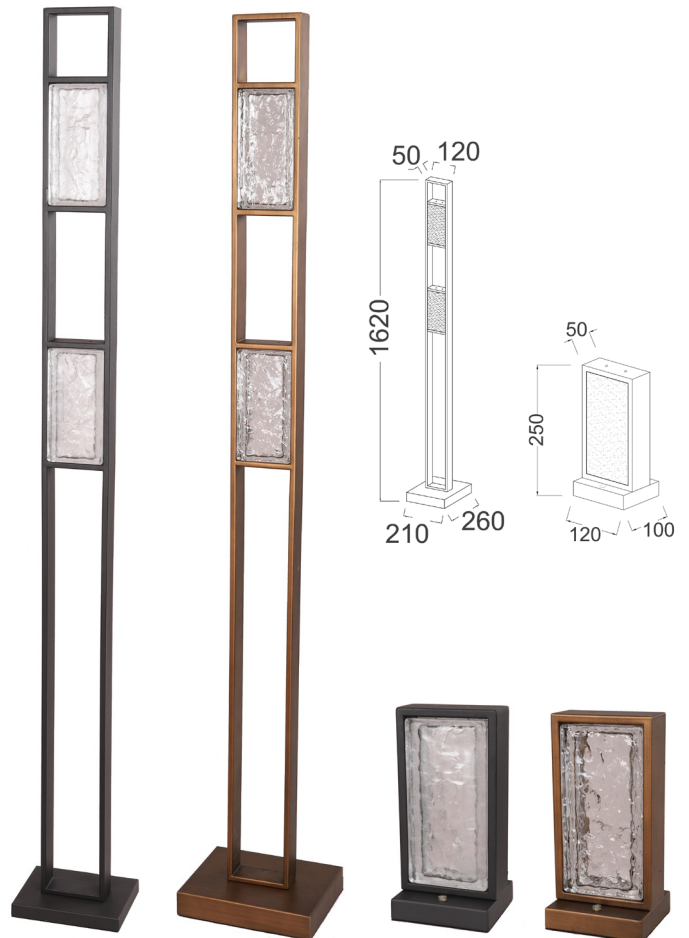

ZEIGEL

Interior LED Rectangular Textured Ice Glass Diffuser Table Lamps & Floor Lamps

- Input voltage: 220-240V 50/60Hz
- Inbuilt Constant current LED driver
- Material: iron & glass
- For indoor use only
- Ambient temp: -20 to 50°C

Part No.	ZEIGEL-F1, ZEIGEL-F2, ZEIGEL-T1, ZEIGEL-T2
Description	FLOOR / TABLE LED 16W / 8W 3000K Iron Housing w/Textured Ice Glass Diffuser
Material	Iron & glass
Wattage	ZEIGEL-F: 16W; ZEIGEL-T: 8W
Kelvin	3000K
Lumens	ZEIGEL-F: 800LM; ZEIGEL-T: 400LM
CRI	90
Power factor	1
Product Dimensions	Please see the line drawing
Flex & Plug	ZEIGEL-F: 1800mm fabric inline on/off foot switch cable. Non dimmable ZEIGEL-T: 1800mm fabric cable. Touch on / off & step dimming light
Box Weight	ZEIGEL-F: 15.0kg ZEIGEL-T: 3.5kg
Box Dimensions	ZEIGEL-F: 171x29x34cm ZEIGEL-T: 19x17x29cm
Carton QTY	1/1

ZEIGEL-F1
(Satin black Housing with Textured Ice Glass Diffuser)

ZEIGEL-F2
(Antique Brass Housing with Textured Ice Glass Diffuser)

ZEIGEL-T1
(Satin black Housing with Textured Ice Glass Diffuser)

ZEIGEL-T2
(Antique Brass Housing with Textured Ice Glass Diffuser)