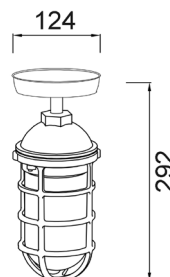

Exterior Lighting

VILLAKU1
(Matte Black)

VILLAKU2
(Matte White)

VILLAKU

Exterior Cylinder Aluminium & Glass with Cage Ceiling / Wall Lights IP44

- Input voltage: 220-240V
- Material: aluminium & clear glass
- Lamp holder: 1xE27 (Max.60W globe)
- Globe not included

 E27	IP44 Rated	2YEAR Replacement Warranty
--	----------------------	---

Part No.	Description	Colour	Material	Box Size	Box Weight	Carton Qty
VILLAKU1	Wall/Ceiling ES Cylinder Matt Blk Alum & Glass w/cage	Matte Black	Aluminium	32X14X14cm	1.2kg	1/6
VILLAKU2	Wall/Ceiling ES Cylinder Matt Wh Alum & Glass w/cage	Matte White	Aluminium	32X14X14cm	1.2kg	1/6