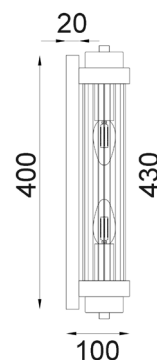

VARILLAS1
(Antique Brass)

VARILLAS2
(Chrome)

VARILLAS3
(Satin Chrome)

VARILLAS4
(Black)

VARILLAS

Interior Up/Down Clear Glass Rod Wall Lights

- Input voltage: 220-240V
- Material: iron & clear glass
- Lamp holder: 2xE14 (Max.10W)
- 18pcs rods, rod size: Ø7xH300mm
- Globe not included
- For indoor use only

Glass Rods

VARILLAS5
(White)

*Please DO NOT be confused by similar products offered by other suppliers with inferior quality

*Must be installed by a licenced electrician (Installation instructions sheet provided in each product box)

Part No	Description	Height	Over Diameter	Box Weight	Box Size	Carton Qty
VARILLAS1	Wall Int S/M 2 x SES Up/Dn CLR Glass Rod w/ Antique Brass Base	430mm	Ø66mm	1.8kg	49x24x14cm	1/1
VARILLAS2	Wall Int S/M 2 x SES Up/Dn CLR Glass Rod w/ Chrome Base	430mm	Ø66mm	1.8kg	49x24x14cm	1/1
VARILLAS3	Wall Int S/M 2 x SES Up/Dn CLR Glass Rod w/ Satin Chrome Base	430mm	Ø66mm	1.8kg	49x24x14cm	1/1
VARILLAS4	Wall Int S/M 2 x SES Up/Dn CLR Glass Rod w/ Black Base	430mm	Ø66mm	1.8kg	49x24x14cm	1/1
VARILLAS5	Wall Int S/M 2 x SES Up/Dn CLR Glass Rod w/ White Base	430mm	Ø66mm	1.8kg	49x24x14cm	1/1