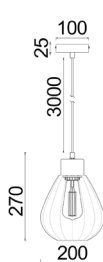

Part No.	TULIP1
Description	PENDANT ES 72W Bronze Amber Wine Glass Ribbed
Material	Iron & glass
Lamp holder	1xE27 (Max.72W)
Dimensions	Ø200 x H270mm
Suspension	3000mm PVC cable
Canopy size	Ø100 x 25mm
Box Weight	1.4kg
Box Dimensions	26x26x35cm
Carton QTY	1/1

TULIP1

TULIP1X3R

TULIP1X3S

Part No.	TULIP1X3R
Description	PENDANT ES X 3 72W Bronze Amber Wine Glass Ribbed
Material	Iron & glass
Lamp holder	3xE27 (Max.72W)
Dimensions	Ø455mm
Suspension	3000mm PVC cable
Canopy size	Ø300 x 25mm
Box Weight	3.8kg
Box Dimensions	47x47x30cm
Carton QTY	1/1

Part No.	TULIP1X3S
Description	PENDANT ES X 3 72W Bronze Amber Wine Glass Ribbed
Material	Iron & glass
Lamp holder	3xE27 (Max.72W)
Dimensions	W805 x H270mm
Suspension	3000mm PVC cable
Canopy size	L650 x 25mm
Box Weight	3.8kg
Box Dimensions	77x25x30cm
Carton QTY	1/1