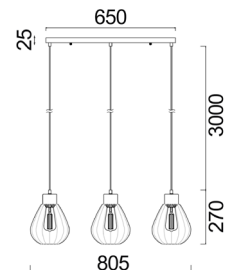

Part No.	TULIP1
Description	PENDANT ES 72W Bronze Amber Wine Glass Ribbed
Material	Iron & glass
Lamp holder	1xE27 (Max.72W)
Dimensions	Ø200 x H270mm
Suspension	3000mm PVC cable
Canopy size	Ø100 x 25mm
Box Weight	1.4kg
Box Dimensions	26x26x35cm
Carton QTY	1/1

TULIP1

TULIP1X3R

TULIP1X3S

Part No.	TULIP1X3R
Description	PENDANT ES X 3 72W Bronze Amber Wine Glass Ribbed
Material	Iron & glass
Lamp holder	3xE27 (Max.72W)
Dimensions	Ø455mm
Suspension	3000mm PVC cable
Canopy size	Ø300 x 25mm
Box Weight	3.8kg
Box Dimensions	47x47x30cm
Carton QTY	1/1

Part No.	TULIP1X3S
Description	PENDANT ES X 3 72W Bronze Amber Wine Glass Ribbed
Material	Iron & glass
Lamp holder	3xE27 (Max.72W)
Dimensions	W805 x H270mm
Suspension	3000mm PVC cable
Canopy size	L650 x 25mm
Box Weight	3.8kg
Box Dimensions	77x25x30cm
Carton QTY	1/1

TULIP2

TULIP2X3R

TULIP2X3S

<b>Part No.</b>	<b>TULIP2</b>
<b>Description</b>	PENDANT ES 72W Black Smoke Wine Glass Ribbed
<b>Lamp holder</b>	1xE27 (Max.72W)
<b>Dimensions</b>	Ø200 x H270mm
<b>Suspension</b>	3000mm PVC cable
<b>Canopy size</b>	Ø100 x 25mm
<b>Box Weight</b>	1.4kg
<b>Box Dimensions</b>	26x26x35cm
<b>Carton QTY</b>	1/1