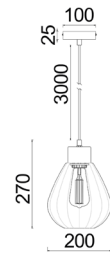

TULIP

Interior Black Smoke Wine Glass Ribbed Pendant Lights

- Input voltage: 220-240V
- Material: iron & glass
- Lamp holder: E27 (Max.72W)
- Globe not included
- For indoor use only
- 1 year replacement warranty

TULIP2X3R

Part No.	TULIP2
Description	PENDANT ES 72W Black Smoke Wine Glass Ribbed
Lamp holder	1xE27 (Max.72W)
Dimensions	Ø200 x H270mm
Suspension	3000mm PVC cable
Canopy size	Ø100 x 25mm
Box Weight	1.4kg
Box Dimensions	26x26x35cm
Carton QTY	1/1

Part No.	TULIP1X3R
Description	PENDANT ES X 3 72W Black Smoke Wine Glass Ribbed
Lamp holder	3xE27 (Max.72W)
Dimensions	Ø455mm
Suspension	3000mm PVC cable
Canopy size	Ø300 x 25mm
Box Weight	3.8kg
Box Dimensions	47x47x30cm
Carton QTY	1/1

Part No.	TULIP1X3S
Description	PENDANT ES X 3 72W Black Smoke Wine Glass Ribbed
Lamp holder	3xE27 (Max.72W)
Dimensions	W805 x H270mm
Suspension	3000mm PVC cable
Canopy size	L650 x 25mm
Box Weight	3.8kg
Box Dimensions	77x25x30cm
Carton QTY	1/1

*Must be installed by a licenced electrician (Installation instructions sheet provided in each product box)