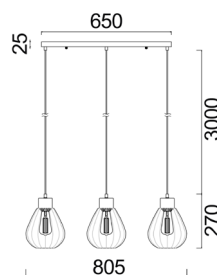

Part No.	TULIP1
Description	PENDANT ES 72W Bronze Amber Wine Glass Ribbed
Material	Iron & glass
Lamp holder	1xE27 (Max.72W)
Dimensions	Ø200 x H270mm
Suspension	3000mm PVC cable
Canopy size	Ø100 x 25mm
Box Weight	1.4kg
Box Dimensions	26x26x35cm
Carton QTY	1/1

TULIP1

TULIP1X3R

TULIP1X3S

Part No.	TULIP1X3R
Description	PENDANT ES X 3 72W Bronze Amber Wine Glass Ribbed
Material	Iron & glass
Lamp holder	3xE27 (Max.72W)
Dimensions	Ø455mm
Suspension	3000mm PVC cable
Canopy size	Ø300 x 25mm
Box Weight	3.8kg
Box Dimensions	47x47x30cm
Carton QTY	1/1

Part No.	TULIP1X3S
Description	PENDANT ES X 3 72W Bronze Amber Wine Glass Ribbed
Material	Iron & glass
Lamp holder	3xE27 (Max.72W)
Dimensions	W805 x H270mm
Suspension	3000mm PVC cable
Canopy size	L650 x 25mm
Box Weight	3.8kg
Box Dimensions	77x25x30cm
Carton QTY	1/1