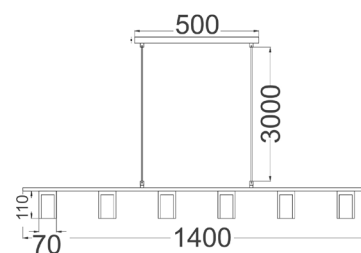

TUBERIA1

*Must be installed by a licenced electrician (Installation instructions sheet provided in each product box)