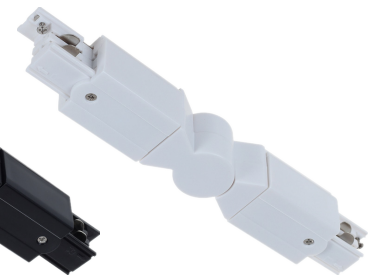

4 Wire 3-Circuit Track 'Cross-Piece' & Elbow Connectors

TRK3BLCON5

TRK3WHCON5

TRK3BLCON6

TRK3WHCON6

TRK3BLCON5
TRK3WHCON5

TRK3BLCON6
TRK3WHCON6

Part No.	Description	Carton QTY
TRK3BLCON5	TRACK 3 Circuit 4 Wire Cross-Piece Connector BLK	1/30
TRK3BLCON6	TRACK 3 Circuit 4 Wire Elbow Connector BLK	1/30
TRK3WHCON5	TRACK 3 Circuit 4 Wire Cross-Piece Connector WH	1/30
TRK3WHCON6	TRACK 3 Circuit 4 Wire Elbow Connector WH	1/30

4 Wire 3-Circuit Track Flexible Connector

TRK3BLFLEXCON

TRK3WHFLEXCON

Part No.	Description	Carton QTY
TRK3BLFLEXCON	TRACK 3 Circuit 4 Wire Flexible Connector BLK	1/1
TRK3WHFLEXCON	TRACK 3 Circuit 4 Wire Flexible Connector WH	1/1

4 Wire 3-Circuit Track End Cap & Live End (Left or right)

TRK3BLEND

TRK3WHEND

TRK3BLLLEVEL
TRK3BLLLIVER

TRK3WHLLEVEL
TRK3WHLLIVER

TRK3BLEND
TRK3WHEND

TRK3BLLLEVEL
TRK3WHLLEVEL

TRK3BLLLIVER
TRK3WHLLIVER