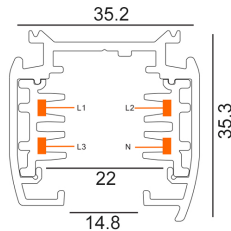

4 WIRE 3 CIRCUIT TRACK ACCESSORIES

4 Wire 3-Circuit Track

- Input voltage range: 220-240V/ 16A
- Material: PC and aluminium
- Colour: black and white
- Universal track

TRK3BL1M
TRK3BL2M

TRK3WH1M
TRK3WH2M

General Lighting

Part No.	Description	Dimensions	Carton QTY
TRK3BL1M	TRACK 3 Circuit 4 Wire 1M BLK (incl LIVE TRK3BLLIVER & END CAP TRK3BLEND)	L1000xW35.2xH35.51mm	1/12
TRK3BL2M	TRACK 3 Circuit 4 Wire 2M BLK (incl LIVE TRK3BLLIVER & END CAP TRK3BLEND)	L2000xW35.2xH35.51mm	1/12
TRK3WH1M	TRACK 3 Circuit 4 Wire 1M WH (incl LIVE TRK3WHLIVER & END CAP TRK3WHEND)	L1000xW35.2xH35.51mm	1/12
TRK3WH2M	TRACK 3 Circuit 4 Wire 2M WH (incl LIVE TRK3WHLIVER & END CAP TRK3WHEND)	L2000xW35.2xH35.51mm	1/12

4 Wire 3-Circuit Track Straight Connectors

TRK3BLCON1

TRK3WHCON1

TRK3BLCON2

TRK3WHCON2

TRK3BLCON1
TRK3WHCON1

TRK3BLCON2
TRK3WHCON2

Part No.	Description	Carton QTY
TRK3BLCON1	TRACK 3 Circuit 4 Wire Mini Straight Connector BLK	1/100
TRK3BLCON2	TRACK 3 Circuit 4 Wire Straight Connector BLK	1/100
TRK3WHCON1	TRACK 3 Circuit 4 Wire Mini Straight Connector WH	1/100
TRK3WHCON2	TRACK 3 Circuit 4 Wire Straight Connector WH	1/100

4 Wire 3-Circuit Track 'L-Piece' Connectors (Left or right)

TRK3BLCON3R
TRK3BLCON3L

TRK3WHCON3R
TRK3WHCON3L

TRK3BLCON3L
TRK3WHCON3L

TRK3BLCON3R
TRK3WHCON3R

Part No.	Description	Carton QTY
TRK3BLCON3L	TRACK 3 Circuit 4 Wire L-Piece Connector - LEFT BLK	1/30
TRK3BLCON3R	TRACK 3 Circuit 4 Wire L-Piece Connector - RIGHT BLK	1/30
TRK3WHCON3L	TRACK 3 Circuit 4 Wire L-Piece Connector - LEFT WH	1/30
TRK3WHCON3R	TRACK 3 Circuit 4 Wire L-Piece Connector - RIGHT WH	1/30