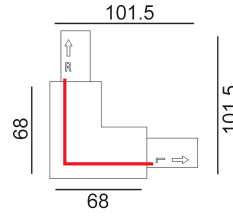

Part No.	Description	Dimensions	Carton QTY
TRK3BL1M	TRACK 3 Circuit 4 Wire 1M BLK (incl LIVE TRK3BLLIVER & END CAP TRK3BLEND)	L1000xW35.2xH35.51mm	1/12
TRK3BL2M	TRACK 3 Circuit 4 Wire 2M BLK (incl LIVE TRK3BLLIVER & END CAP TRK3BLEND)	L2000xW35.2xH35.51mm	1/12
TRK3WH1M	TRACK 3 Circuit 4 Wire 1M WH (incl LIVE TRK3WHLIVER & END CAP TRK3WHEND)	L1000xW35.2xH35.51mm	1/12
TRK3WH2M	TRACK 3 Circuit 4 Wire 2M WH (incl LIVE TRK3WHLIVER & END CAP TRK3WHEND)	L2000xW35.2xH35.51mm	1/12

4 Wire 3-Circuit Track Straight Connectors

TRK3BLCON1

TRK3WHCON1

TRK3BLCON2

TRK3WHCON2

TRK3BLCON1
TRK3WHCON1

TRK3BLCON2
TRK3WHCON2

Part No.	Description	Carton QTY
TRK3BLCON1	TRACK 3 Circuit 4 Wire Mini Straight Connector BLK	1/100
TRK3BLCON2	TRACK 3 Circuit 4 Wire Straight Connector BLK	1/100
TRK3WHCON1	TRACK 3 Circuit 4 Wire Mini Straight Connector WH	1/100
TRK3WHCON2	TRACK 3 Circuit 4 Wire Straight Connector WH	1/100

4 Wire 3-Circuit Track 'L-Piece' Connectors (Left or right)

TRK3BLCON3R
TRK3BLCON3L

TRK3WHCON3R
TRK3WHCON3L

TRK3BLCON3L
TRK3WHCON3L

TRK3BLCON3R
TRK3WHCON3R

Part No.	Description	Carton QTY
TRK3BLCON3L	TRACK 3 Circuit 4 Wire L-Piece Connector - LEFT BLK	1/30
TRK3BLCON3R	TRACK 3 Circuit 4 Wire L-Piece Connector - RIGHT BLK	1/30
TRK3WHCON3L	TRACK 3 Circuit 4 Wire L-Piece Connector - LEFT WH	1/30
TRK3WHCON3R	TRACK 3 Circuit 4 Wire L-Piece Connector - RIGHT WH	1/30