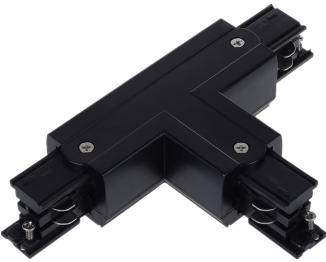

4 WIRE 3 CIRCUIT TRACK ACCESSORIES

4 Wire 3-Circuit Track

- Input voltage range: 220-240V/ 16A
- Material: PC and aluminium
- Colour: black and white
- Universal track

TRK3BL1M
TRK3BL2M

TRK3WH1M
TRK3WH2M

General Lighting

4 Wire 3-Circuit Track Straight Connectors

TRK3BLCON1

TRK3WHCON1

TRK3BLCON2

TRK3WHCON2

TRK3BLCON1
TRK3WHCON1

TRK3BLCON2
TRK3WHCON2

Part No.	Description	Carton QTY
TRK3BLCON1	TRACK 3 Circuit 4 Wire Mini Straight Connector BLK	1/100
TRK3BLCON2	TRACK 3 Circuit 4 Wire Straight Connector BLK	1/100
TRK3WHCON1	TRACK 3 Circuit 4 Wire Mini Straight Connector WH	1/100
TRK3WHCON2	TRACK 3 Circuit 4 Wire Straight Connector WH	1/100

4 Wire 3-Circuit Track 'L-Piece' Connectors (Left or right)

TRK3BLCON3R
TRK3BLCON3L

TRK3WHCON3R
TRK3WHCON3L

TRK3BLCON3L
TRK3WHCON3L

TRK3BLCON3R
TRK3WHCON3R

Part No.	Description	Carton QTY
TRK3BLCON3L	TRACK 3 Circuit 4 Wire L-Piece Connector - LEFT BLK	1/30
TRK3BLCON3R	TRACK 3 Circuit 4 Wire L-Piece Connector - RIGHT BLK	1/30
TRK3WHCON3L	TRACK 3 Circuit 4 Wire L-Piece Connector - LEFT WH	1/30
TRK3WHCON3R	TRACK 3 Circuit 4 Wire L-Piece Connector - RIGHT WH	1/30

4 Wire 3-Circuit Track 'T-Piece' Connectors (Left or right)

TRK3BLCON4L1
TRK3BLCON4L2
TRK3BLCON4R1
TRK3BLCON4R2

TRK3WHCON4L1
TRK3WHCON4L2
TRK3WHCON4R1
TRK3WHCON4R2

TRK3BLCON4L1
TRK3WHCON4L1

TRK3BLCON4L2
TRK3WHCON4L2