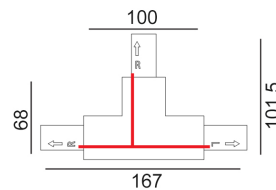

TRK3BLCON4L1
TRK3WHCON4L1