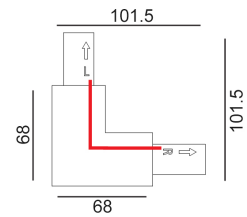

4 Wire 3-Circuit Track 'L-Piece' Connectors (Left or right)

TRK3BLCON3R
TRK3BLCON3L

TRK3WHCON3R
TRK3WHCON3L

TRK3BLCON3L
TRK3WHCON3L

TRK3BLCON3R
TRK3WHCON3R

Part No.	Description	Carton QTY
TRK3BLCON3L	TRACK 3 Circuit 4 Wire L-Piece Connector - LEFT BLK	1/30
TRK3BLCON3R	TRACK 3 Circuit 4 Wire L-Piece Connector - RIGHT BLK	1/30
TRK3WHCON3L	TRACK 3 Circuit 4 Wire L-Piece Connector - LEFT WH	1/30
TRK3WHCON3R	TRACK 3 Circuit 4 Wire L-Piece Connector - RIGHT WH	1/30