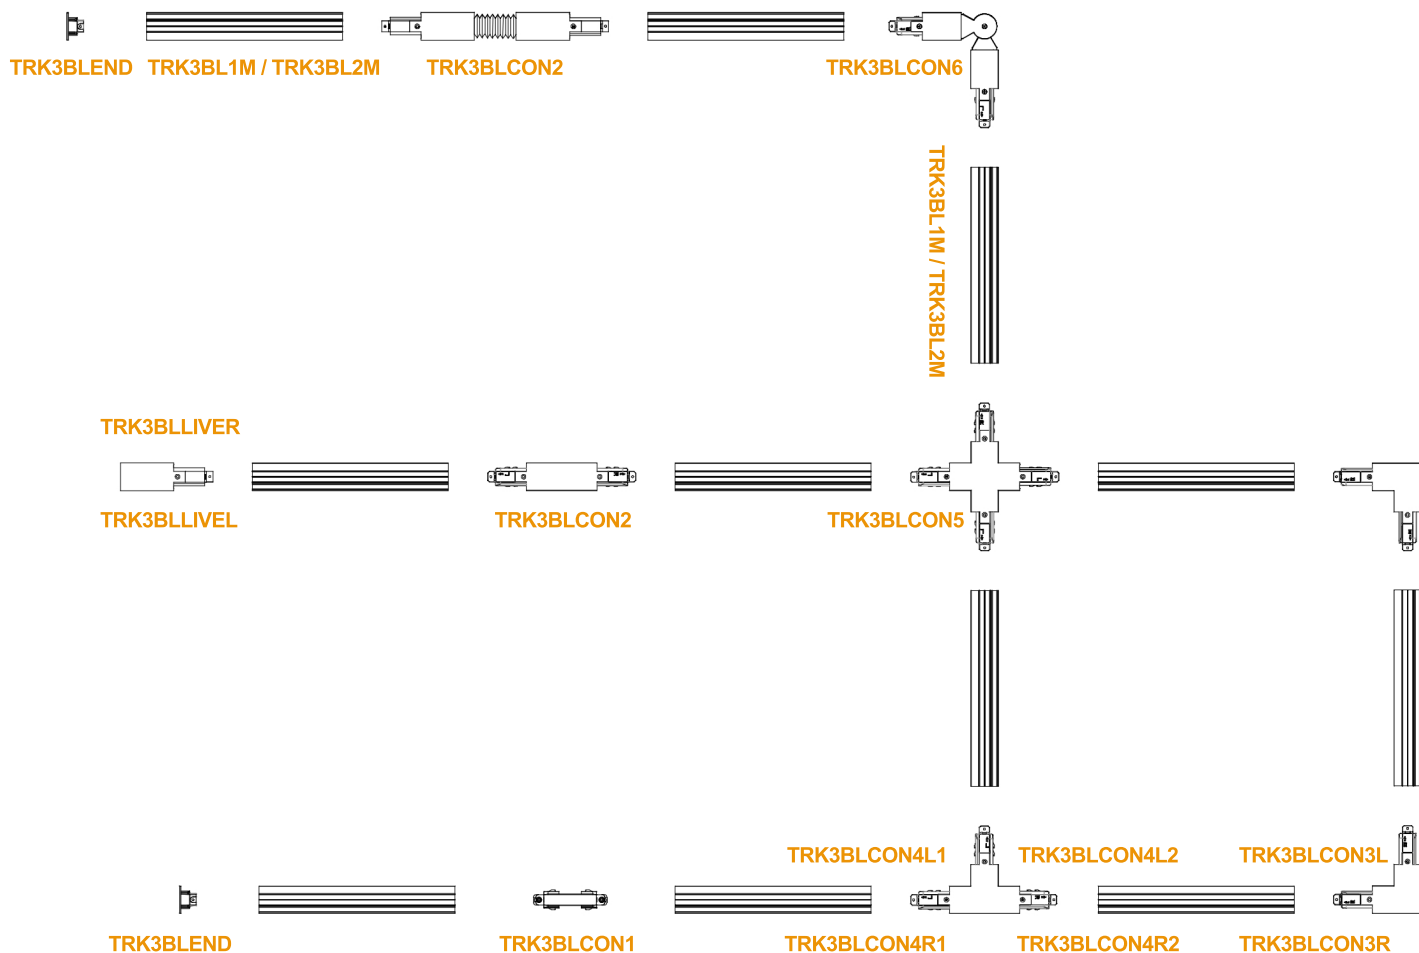

4 Wire 3-Circuit Track Ceiling Kits

TRK3BLCEILKIT1

TRK3WHCEILKIT1

TRK3BLCEILKIT2

TRK3WHCEILKIT2

Part No.	Description	Carton QTY
TRK3BLCEILKIT1	TRACK 3 Circuit 4 Wire Ceiling Kit With Spring BLK	1/1
TRK3BLCEILKIT2	TRACK 3 Circuit 4 Wire Ceiling Clamp Kit For Track Connection BLK	1/1
TRK3WHCEILKIT1	TRACK 3 Circuit 4 Wire Ceiling Kit With Spring WH	1/1
TRK3WHCEILKIT2	TRACK 3 Circuit 4 Wire Ceiling Clamp Kit For Track Connection WH	1/1

4 Wire 3-Circuit Track Installation:

Installation :

4 Wire 3-Circuit Track Pendant Light Adaptors

TRK3BLADAP3
TRACK 3 Circuit 4 Wire Adaptor Big Hold Weight 10Kg Max BLK

TRK3WHADAP3
TRACK 3 Circuit 4 Wire Adaptor Big Hold Weight 10Kg Max WH