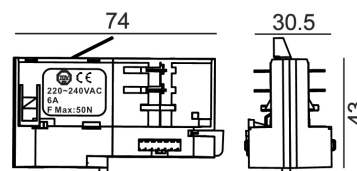

- For 4 wire 3 circuit track
- Hold weight: 5kg Max
- Colour: black and white
- To be used with split nipple (Part No. TRK3BL/WHNIPCON sold separately)
- Warranty: 3 year replacement