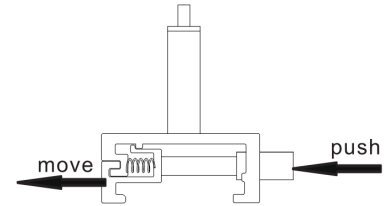

TRK3BLSUSKIT4
TRACK 3 Circuit 4 Wire Suspension Mount
Ezclick Kit With M6x1 Metre Threaded Rod
BLK

TRK3WHSUSKIT4
TRACK 3 Circuit 4 Wire Suspension Mount
Ezclick Kit With M6x1 Metre Threaded Rod
WH

TRK3BLSUSKIT5

TRACK 3 Circuit 4 Wire Suspension Kit
With Spring (Added With 1.5m Steel
Wire) BLK

TRK3WHSUSKIT5

TRACK 3 Circuit 4 Wire Suspension Kit
With Spring (Added With 1.5m Steel
Wire) WH

4 Wire 3-Circuit Track Suspension Clamp for Track Connection