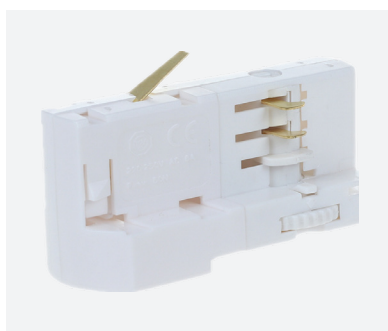

TRK3WHADAP4
TRACK 3 Circuit 4 Wire Adaptor Small Hold Weight 5Kg Max BLK