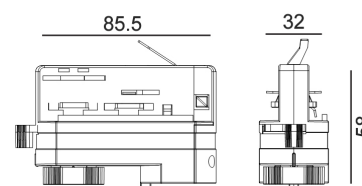

- For 4 wire 3 circuit track
- Hold weight: 10kg Max
- Colour: black and white
- To be used with split nipple (Part No. TRK3BL/WHNIPCON sold separately)
- Warranty: 3 year replacement

TRK3BLADAP4
TRACK 3 Circuit 4 Wire Adaptor Small Hold Weight 5Kg Max BLK