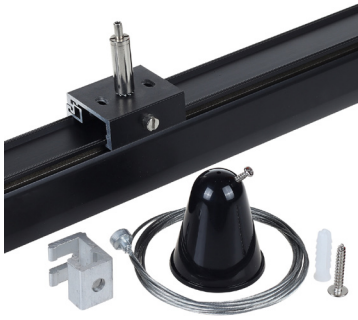

TRK3BLSUSKIT1
TRACK 3 Circuit 4 Wire Suspension Mount
Kit (With 1.5m Steel Wire) BLK

TRK3WHSUSKIT1
TRACK 3 Circuit 4 Wire Suspension Mount
Kit (With 1.5m Steel Wire) WH

TRK3BLSUSKIT2
TRACK 3 Circuit 4 Wire Suspension Mount
Ezclick Kit (With 1.5m Steel Wire) BLK

TRK3WHSUSKIT2
TRACK 3 Circuit 4 Wire Suspension Mount
Ezclick Kit (With 1.5m Steel Wire) WH

TRK3BLSUSKIT3
TRACK 3 Circuit 4 Wire Suspension Mount
Rod Kit With M6x1 Metre Threaded Rod
BLK

TRK3WHSUSKIT3
TRACK 3 Circuit 4 Wire Suspension Mount
Rod Kit With M6x1 Metre Threaded Rod
WH

TRK3BLSUSKIT4
TRACK 3 Circuit 4 Wire Suspension Mount
Ezclick Kit With M6x1 Metre Threaded Rod
BLK

TRK3WHSUSKIT4
TRACK 3 Circuit 4 Wire Suspension Mount
Ezclick Kit With M6x1 Metre Threaded Rod
WH

TRK3BLSUSKIT5