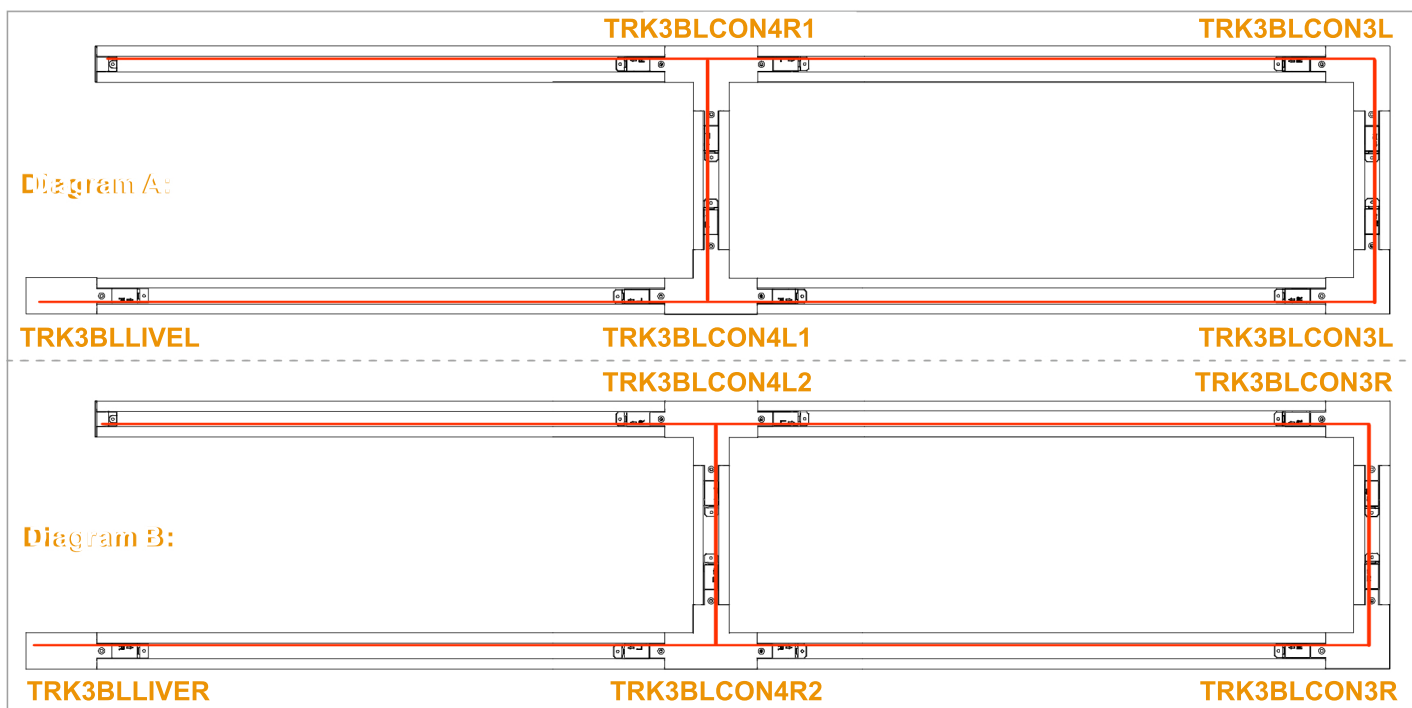

4 Wire 3-Circuit Track Ceiling Kits

TRK3BLCEILKIT1

TRK3WHCEILKIT1

TRK3BLCEILKIT2

TRK3WHCEILKIT2

Part No.	Description	Carton QTY
TRK3BLCEILKIT1	TRACK 3 Circuit 4 Wire Ceiling Kit With Spring BLK	1/1
TRK3BLCEILKIT2	TRACK 3 Circuit 4 Wire Ceiling Clamp Kit For Track Connection BLK	1/1
TRK3WHCEILKIT1	TRACK 3 Circuit 4 Wire Ceiling Kit With Spring WH	1/1
TRK3WHCEILKIT2	TRACK 3 Circuit 4 Wire Ceiling Clamp Kit For Track Connection WH	1/1

4 Wire 3-Circuit Track Installation:

Installation :

4 Wire 3-Circuit Track Pendant Light Adaptors

TRK3BLADAP3
TRACK 3 Circuit 4 Wire Adaptor Big Hold Weight 10Kg Max BLK

TRK3WHADAP3
TRACK 3 Circuit 4 Wire Adaptor Big Hold Weight 10Kg Max WH