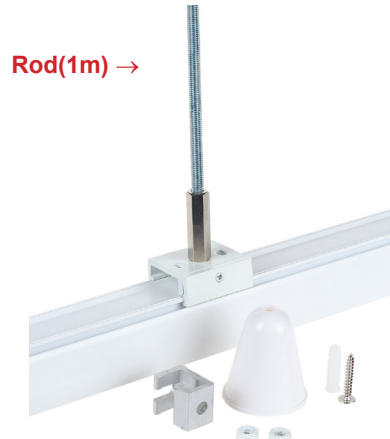

TRK3WHSUSKIT3
TRACK 3 Circuit 4 Wire Suspension Mount
Rod Kit With M6x1 Metre Threaded Rod
WH