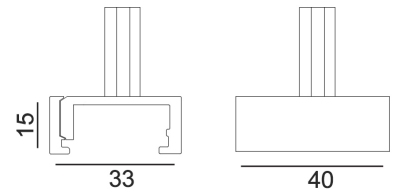

TRK3BLSUSKIT4
TRACK 3 Circuit 4 Wire Suspension Mount
Ezclick Kit With M6x1 Metre Threaded Rod
BLK