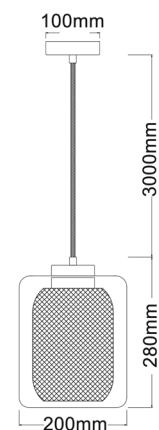

TONO SERIES

- Material: iron and glass
- Max.wattage: 40W
- E27 lamp base
- Globe not included
- For indoor use
- 1 year replacement warranty

▲ TONO1

▲ TONO2

▲ TONO3

CODE	DESCRIPTION	DIMENSIONS				PACKAGING		
		DIAM (mm)	FITTING L (mm)	CABLE L (mm)	CANOPY OD (mm)	WEIGHT (Kg)	BOX (cm)	CARTON QTY
TONO1	1XE27 BLK MESH INTERNAL/CLR GLASS OBLONG PENDANT	Ø200	280	3000	Ø100	1.6	26.5x26x31.2	1/1
TONO2	1XE27 COPPER MESH INTERNAL/CLR GLASS OBLONG PENDANT	Ø200	280	3000	Ø100	1.6	26.5x26x31.2	1/1
TONO3	1XE27 BRASS MESH INTERNAL/CLR GLASS OBLONG PENDANT	Ø200	280	3000	Ø100	1.6	26.5x26x31.2	1/1