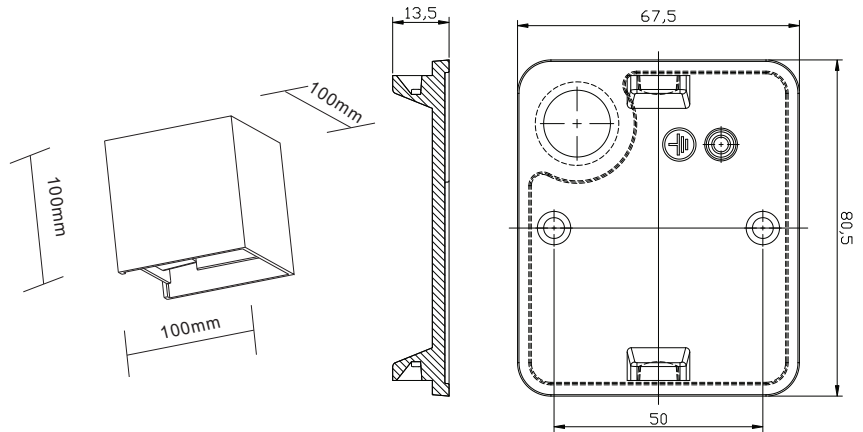

TOCA SERIES LED EXTERIOR WALL LIGHTS

- With adjustable beam angle
- Input voltage: 100~240V AC 50/60Hz
- Output voltage: 13~24V DC
- Nominal current: 300mA
- Material: aluminium
- Wattage: 6.8W
- Power factor: ≥ 0.5
- 18pcs EDISON SMD2835 LED chips
- CRI: 80
- Ambient temp: -20 to +50°C
- Not suitable for dimming
- Suitable for 2-way switching
- Suitable for use with PIR & Microwave sensors

LIFE TIME 30,000 HOURS	BEAM 120° May Adjustable	IP54 RATED	WARRANTY 2YEARS REPLACEMENT
-------------------------------------	---------------------------------------	---------------	--

BACK PLATE

Adjustable Beam Angle

PART NO.	DESCRIPTION	KELVIN (K)	LUMENS (LM)	WATT (W)	CRI	WEIGHT (KG)	BOX (CM)	CARTON QTY
TOCA1	WALL EXTERNAL UP/DOWN S/M LED ADJ BEAM ANGLE BL 6.8W 3000K	3000	408	6.8	80	0.75	11x11x11	12
TOCA2	WALL EXTERNAL UP/DOWN S/M LED ADJ BEAM ANGLE SAND WH 6.8W 3000K	3000	408	6.8	80	0.75	11x11x11	12