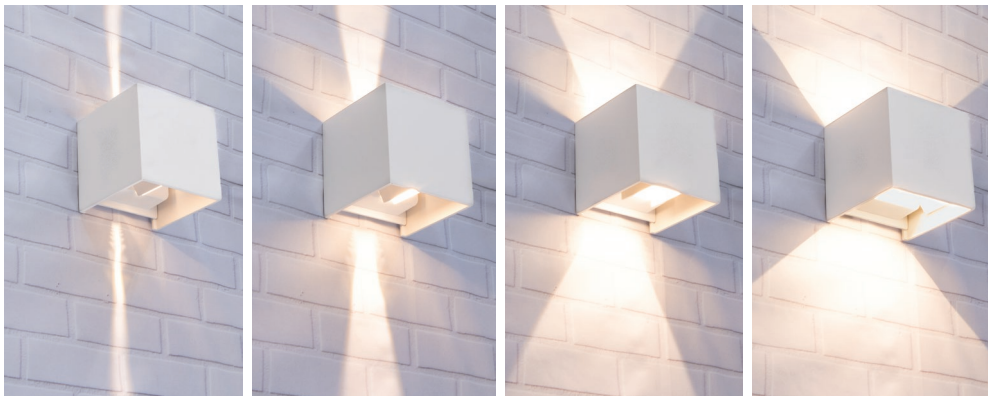

TOCA SERIES LED EXTERIOR WALL LIGHTS

- With adjustable beam angle
- Input voltage: 100~240V AC 50/60Hz
- Output voltage: 13~24V DC
- Nominal current: 300mA
- Material: aluminium
- Wattage: 6.8W
- Power factor: ≥ 0.5
- 18pcs EDISON SMD2835 LED chips
- CRI: 80
- Ambient temp: -20 to +50°C
- Not suitable for dimming
- Suitable for 2-way switching
- Suitable for use with PIR & Microwave sensors

PART NO.	DESCRIPTION	KELVIN (K)	LUMENS (LM)	WATT (W)	CRI	WEIGHT (KG)	BOX (CM)	CARTON QTY
TOCA1	WALL EXTERNAL UP/DOWN S/M LED ADJ BEAM ANGLE BL 6.8W 3000K	3000	408	6.8	80	0.75	11x11x11	12
TOCA2	WALL EXTERNAL UP/DOWN S/M LED ADJ BEAM ANGLE SAND WH 6.8W 3000K	3000	408	6.8	80	0.75	11x11x11	12