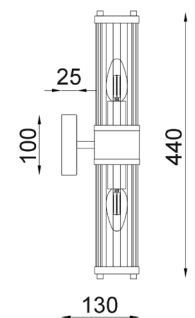

TIEMPO1
(Antique Brass)

TIEMPO2
(Chrome)

TIEMPO3
(Satin Chrome)

TIEMPO4
(Black)

TIEMPO5
(White)

TIEMPO

Interior Up/Down Tubular Clear Glass Wall Lights

- Input voltage: 220-240V
- Material: iron & clear glass
- Lamp holder: 2xE14 (Max.10W)
- Globe not included
- For indoor use only

| Part No | Description | Height | Diameter | Box Weight | Box Size | Carton Qty |
|---------|---|--------|----------|------------|------------|------------|
| TIEMPO1 | Wall Int S/M 2xSES Up/Dn TUBULAR CLR Glass w/ Antique Brass | 440mm | Ø70mm | 1.3kg | 41x23x17cm | 1/1 |
| TIEMPO2 | Wall Int S/M 2xSES Up/Dn TUBULAR CLR Glass w/ Chrome | 440mm | Ø70mm | 1.3kg | 41x23x17cm | 1/1 |
| TIEMPO3 | Wall Int S/M 2xSES Up/Dn TUBULAR CLR Glass w/ Satin Chrome | 440mm | Ø70mm | 1.3kg | 41x23x17cm | 1/1 |
| TIEMPO4 | Wall Int S/M 2xSES Up/Dn TUBULAR CLR Glass w/ Black | 440mm | Ø70mm | 1.3kg | 41x23x17cm | 1/1 |
| TIEMPO5 | Wall Int S/M 2xSES Up/Dn TUBULAR CLR Glass w/ White | 440mm | Ø70mm | 1.3kg | 41x23x17cm | 1/1 |